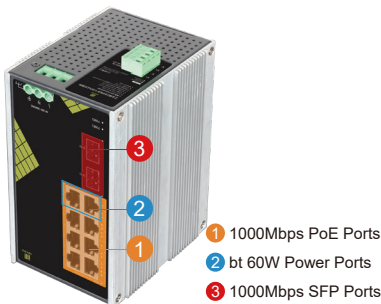

Industrial PoE Switch

GGNT-IG1210FP-AC

- Total 130W Power Supply
- 8 ports PoE
- 2 ports SFP

Product Features

- Industrial devices, aluminum shell for cooling, stable & longterm operation
- Working temperature is -40°C~70°C, No fair of hard industry environment
- Standard DIN-Rail Mounting, Small in occupying, Fast in installation

Ports Description

Dimension (mm)

Installation Diagram

Specifications

Model	GNT-IG1210FP-AC
Ports	PoE (1~6):10/100/1000Mbps PoE ports (RJ45), PoE (7~8):10/100/1000Mbps PoE ports (RJ45),Support bt 60W High Power SFP(1~2):10/100/1000Mbps SFP ports
Transmission Rate	2000Mbps Full Duplex; 10 or 100 or 1000 Mbps Half Duplex
Transmission Distance	130m
Performance Specification	Bandwidth:20Gbps
	Network Latency (10 to 1000Mbps): $\leq 16\mu s$ (use the 64byte package size)
	MAC address table: 8K
	Packet forwarding rate: 14.88Mpps
	The Frame Filter & Transmission Rate: 14800pps the most for 10M port, 148800pps the most for 100M port;1488000pps the most for 1000M port
Networking Standard	IEEE 802.3i 10BASE-T/IEEE 802.3u 100BASE-TX
	IEEE 802.3ab 1000BASE-T
	IEEE 802.3x Flow Control
	IEEE 802.3af/at/bt Power over Ethernet
Power Support	Power Input: 90~264VAC, DC48-52V input, Triple Redundancy, Total $\leq 130W$ AI Watchdog: Port 1~8 Power Output: PoE1~6 Port:1/2(+52V),3/6(GND) $\leq 30W$ PoE7~8 Port:1245(+53V),3678(GND) Compatible1/2(+52V),3/6(GND) $\leq 60W$
Protection Level	Protection Level:IP40, Lightning Protection:6KV, ESD Protection:8KV, IEC61000-4-5 Surge Protection 6KV, IEC61000-4-2 ESD 8/15KV
Physical Specifications	Size(H*D*W): 145*110*88mm, Weight: 0.9KG/Pcs
Package	Size(L*W*H): 400*360*230mm(CTN Box); 12Pcs/CTN
Working Environment	Operating Temperature: -40°C~70°C
	Storage Temperature: -40°C~70°C
	Relative Humidity: 5%~90% Non-condensing
	Heat dissipation mode: fanless design, natural heat dissipation
Certification	CE Mark
	FCC Part15,Class B
	RoHS 2.0
Warranty	Whole Device: 1 year
Package Content	User Manual, Terminal