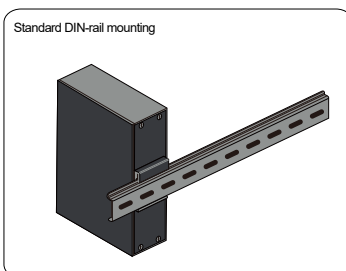

Industrial PoE Switch

GGNT-IG1210FP-AC

- Total 130W Power Supply
- 8 ports PoE
- 2 ports SFP

Product Features

- Industrial devices, aluminum shell for cooling, stable & longterm operation
- Working temperature is -40°C~70°C, No fair of hard industry environment
- Standard DIN-Rail Mounting, Small in occupying, Fast in installation

Ports Description

Dimension (mm)

Installation Diagram

Specifications

Model	GNT-IG1210FP-AC
Ports	PoE (1~6):10/100/1000Mbps PoE ports (RJ45), PoE (7~8):10/100/1000Mbps PoE ports (RJ45),Support bt 60W High Power SFP(1~2):10/100/1000Mbps SFP ports
Transmission Rate	2000Mbps Full Duplex; 10 or 100 or 1000 Mbps Half Duplex
Transmission Distance	130m
Performance Specification	Bandwidth:20Gbps
	Network Latency (10 to 1000Mbps): $\leq 16\mu s$ (use the 64byte package size)
	MAC address table: 8K
	Packet forwarding rate: 14.88Mpps
	The Frame Filter & Transmission Rate: 14800pps the most for 10M port, 148800pps the most for 100M port;1488000pps the most for 1000M port
Networking Standard	IEEE 802.3i 10BASE-T/IEEE 802.3u 100BASE-TX
	IEEE 802.3ab 1000BASE-T
	IEEE 802.3x Flow Control
	IEEE 802.3af/at/bt Power over Ethernet
Power Support	Power Input: 90~264VAC, DC48-52V input, Triple Redundancy, Total $\leq 130W$ AI Watchdog: Port 1~8 Power Output: PoE1~6 Port:1/2(+52V),3/6(GND) $\leq 30W$ PoE7~8 Port:1245(+53V),3678(GND) Compatible1/2(+52V),3/6(GND) $\leq 60W$
Protection Level	Protection Level:IP40, Lightning Protection:6KV, ESD Protection:8KV, IEC61000-4-5 Surge Protection 6KV, IEC61000-4-2 ESD 8/15KV
Physical Specifications	Size(H*D*W): 145*110*88mm, Weight: 0.9KG/Pcs
Package	Size(L*W*H): 400*360*230mm(CTN Box); 12Pcs/CTN
Working Environment	Operating Temperature: -40°C~70°C
	Storage Temperature: -40°C~70°C
	Relative Humidity: 5%~90% Non-condensing
	Heat dissipation mode: fanless design, natural heat dissipation
Certification	CE Mark
	FCC Part15,Class B
	RoHS 2.0
Warranty	Whole Device: 1 year
Package Content	User Manual, Terminal