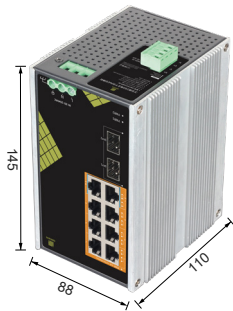

Industrial PoE Switch

GGNT-IG1210FP-AC

- Total 130W Power Supply
- 8 ports PoE
- 2 ports SFP

Product Features

- Industrial devices, aluminum shell for cooling, stable & longterm operation
- Working temperature is -40°C~70°C, No fair of hard industry environment
- Standard DIN-Rail Mounting, Small in occupying, Fast in installation

Ports Description

Dimension (mm)

Installation Diagram

Specifications

Model	GNT-IG1210FP-AC
Ports	PoE (1~6):10/100/1000Mbps PoE ports (RJ45), PoE (7~8):10/100/1000Mbps PoE ports (RJ45),Support bt 60W High Power SFP(1~2):10/100/1000Mbps SFP ports
Transmission Rate	2000Mbps Full Duplex; 10 or 100 or 1000 Mbps Half Duplex
Transmission Distance	130m
Performance Specification	Bandwidth:20Gbps
	Network Latency (10 to 1000Mbps): $\leq 16\mu s$ (use the 64byte package size)
	MAC address table: 8K
	Packet forwarding rate: 14.88Mpps
	The Frame Filter & Transmission Rate: 14800pps the most for 10M port, 148800pps the most for 100M port;1488000pps the most for 1000M port
Networking Standard	IEEE 802.3i 10BASE-T/IEEE 802.3u 100BASE-TX
	IEEE 802.3ab 1000BASE-T
	IEEE 802.3x Flow Control
	IEEE 802.3af/at/bt Power over Ethernet
Power Support	Power Input: 90~264VAC, DC48-52V input, Triple Redundancy, Total $\leq 130W$ AI Watchdog: Port 1~8 Power Output: PoE1~6 Port:1/2(+52V),3/6(GND) $\leq 30W$ PoE7~8 Port:1245(+53V),3678(GND) Compatible1/2(+52V),3/6(GND) $\leq 60W$
Protection Level	Protection Level:IP40, Lightning Protection:6KV, ESD Protection:8KV, IEC61000-4-5 Surge Protection 6KV, IEC61000-4-2 ESD 8/15KV
Physical Specifications	Size(H*D*W): 145*110*88mm, Weight: 0.9KG/Pcs
Package	Size(L*W*H): 400*360*230mm(CTN Box); 12Pcs/CTN
Working Environment	Operating Temperature: -40°C~70°C
	Storage Temperature: -40°C~70°C
	Relative Humidity: 5%~90% Non-condensing
	Heat dissipation mode: fanless design, natural heat dissipation
Certification	CE Mark
	FCC Part15,Class B
	RoHS 2.0
Warranty	Whole Device: 1 year
Package Content	User Manual, Terminal