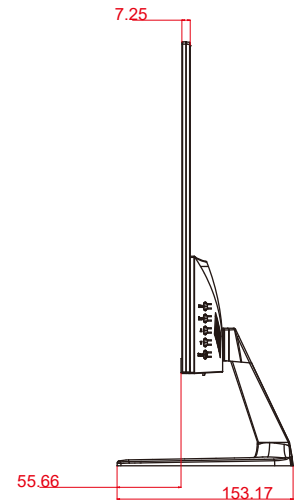

## Product Display

## Installation Diagram

Dimension (mm)

491.03x135.17x368.89mm (With Bracket)