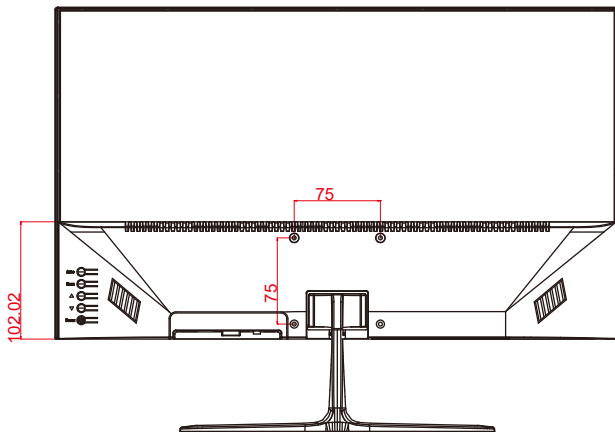

## Product Display

## Installation Diagram

Dimension (mm)

491.03x135.17x368.89mm (With Bracket)