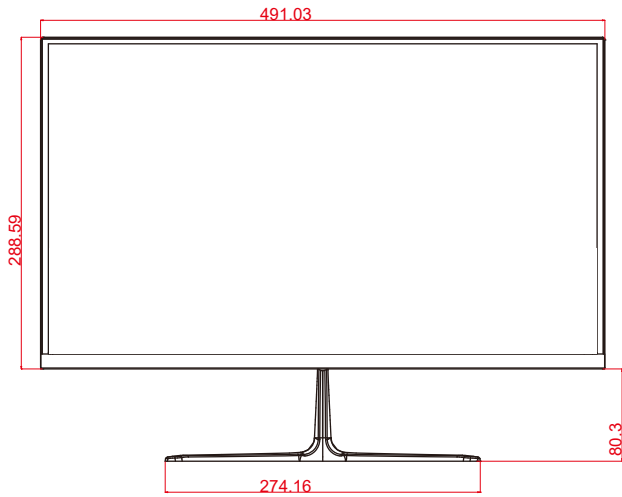

## Product Features

- True color display and perfect color reproduction
- Built-in stereo speaker, audio and video sync output
- Wide viewing angle: 178°(H)/ 178°(V)
- New generation IPS display technology with high uniformity and improved light transmittance

## Product Display

## Specifications

Model	GNT-DPB222K/GNT-LB222KA
Display	
Display Type	Led Backlight
Screen Size	21.5"
Aspect Ratio	16:9
Max Resolution	1920*1080
Brightness (typ)/(min)	220cd/m <sup>2</sup> (Max)
Contrast (typ)/(min)	3000:1
Response Time	≤7ms
Color	16.7M (8Bit)
Viewing Angle	H 178°, V 178°
Refresh Rate	60Hz
Interface	
Input	VGA(D-15)*1, HDMI*1, 12VDC*1
Output	Earphone Out*1, Speaker*1 (DPB222K Without speaker, LB222KA With speaker)
OSD	
Multi-Language	Simplified Chinese, English (Support Language customization)
General	
Power Supply	Input: 200~240V (±10%), 50/60Hz 0.8A; Output: 12V 2.5A
Consumption	<25W(On); <0.5W (Standby)
Working Temperature	0°C~50°C
Working Humidity	10%~85% (No Condensation)
Storage Temperature	-20°C~60°C
Storage Humidity	10%~85% (No Condensation)
Vesa	100x100mm
Dimension(W*H*D)	
Package(W*H*D)	565x435x440mm; 4pcs/CTN
Gross Weight	3KG/Pcs
Accessory	
Standard	Adapter, User Manual, HDMI Cable, Pedestal
Optional	No

Dimension (mm)

491.03x135.17x368.89mm (With Bracket)