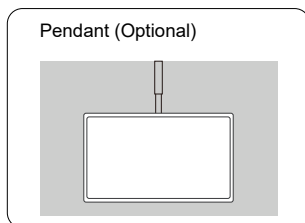

Specifications

Model	GNT-DPB222K/GNT-LB222KA
Display	
Display Type	Led Backlight
Screen Size	21.5"
Aspect Ratio	16:9
Max Resolution	1920*1080
Brightness (typ)/(min)	220cd/m² (Max)
Contrast (typ)/(min)	3000:1
Response Time	≤7ms
Color	16.7M (8Bit)
Viewing Angle	H 178°, V 178°
Refresh Rate	60Hz
Interface	
Input	VGA(D-15)*1, HDMI*1, 12VDC*1
Output	Earphone Out*1, Speaker*1 (DPB222K Without speaker, LB222KA With speaker)
OSD	
Multi-Language	Simplified Chinese, English (Support Language customization)
General	
Power Supply	Input: 200~240V (±10%), 50/60Hz 0.8A; Output: 12V 2.5A
Consumption	<25W(On); <0.5W (Standby)
Working Temperature	0°C~50°C
Working Humidity	10%~85% (No Condensation)
Storage Temperature	-20°C~60°C
Storage Humidity	10%~85% (No Condensation)
Vesa	100x100mm
Dimension(W*H*D)	
Package(W*H*D)	565x435x440mm; 4pcs/CTN
Gross Weight	3KG/Pcs
Accessory	
Standard	Adapter, User Manual, HDMI Cable, Pedestal
Optional	No