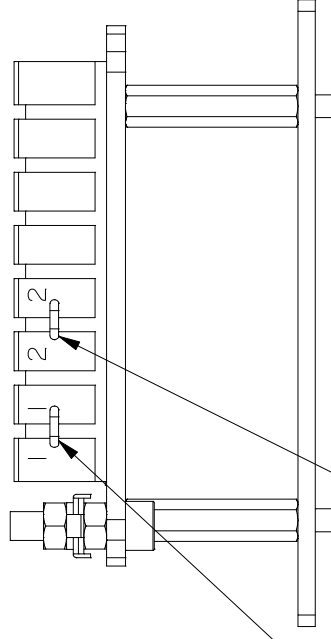

DO NOT SCALE

FIELD WIRING

RED CABLE CONNECTED TO DRIVER
SOLDER TAG WITH ADJACENT + SIGN B

BLACK CABLE CONNECTED TO DRIVER
SOLDER TAG WITH ADJACENT - SIGN B

**CURRENT
PRODUCTION COPY**

CELL BOOK

H x 2

ISSUES
B. 27/08/02 FF

ALL DIMENSIONS ARE
IN MILLIMETRES UNLESS
OTHERWISE STATED

REMOVE ALL BURRS
AND SHARP CORNERS

MACHINE
SYMBOLS THIS

THIS DRAWING IS CONFIDENTIAL
AND IS THE PROPERTY OF MEDC
AND MUST NOT BE REPRODUCED
EITHER WHOLLY OR PARTLY.
ALL RIGHTS IN RESPECT OF
PATENTS, DESIGNS AND
COPYRIGHT ARE RESERVED

DRAWN BY: P.FISHWICK DATE: 07/05/02

CHECKED BY: D.HAGIN DATE: 07/05/02

APPROVED BY: M.SELDEN DATE: 07/05/02

SCALE: N.T.S
SIZE: A4

TITLE

WIRING DIAGRAM
DBI4 / DBI8 SPEAKER
DIRECT DRIVER CONNECTION

DRG No.

275-107