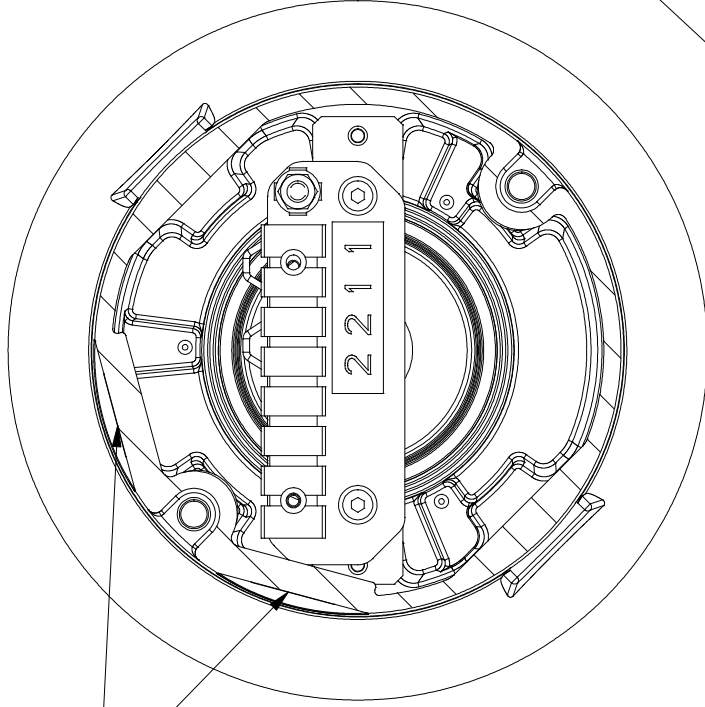

DO NOT SCALE

FIELD WIRING

RED CABLE CONNECTED TO DRIVER
SOLDER TAG WITH ADJACENT + SIGN B

BLACK CABLE CONNECTED TO DRIVER
SOLDER TAG WITH ADJACENT - SIGN B

**CURRENT
PRODUCTION COPY**

CELL BOOK

H x 2

ISSUES
B. 27/08/02 FF

ALL DIMENSIONS ARE
IN MILLIMETRES UNLESS
OTHERWISE STATED

REMOVE ALL BURRS
AND SHARP CORNERS

MACHINE
SYMBOLS THIS

THIS DRAWING IS CONFIDENTIAL
AND IS THE PROPERTY OF MEDC
AND MUST NOT BE REPRODUCED
EITHER WHOLLY OR PARTLY.
ALL RIGHTS IN RESPECT OF
PATENTS, DESIGNS AND
COPYRIGHT ARE RESERVED

DRAWN BY: P.FISHWICK DATE: 07/05/02

CHECKED BY: D.HAGIN DATE: 07/05/02

APPROVED BY: M.SELDEN DATE: 07/05/02

SCALE: N.T.S
SIZE: A4

TITLE

WIRING DIAGRAM
DBI4 / DBI8 SPEAKER
DIRECT DRIVER CONNECTION

DRG No.

275-107