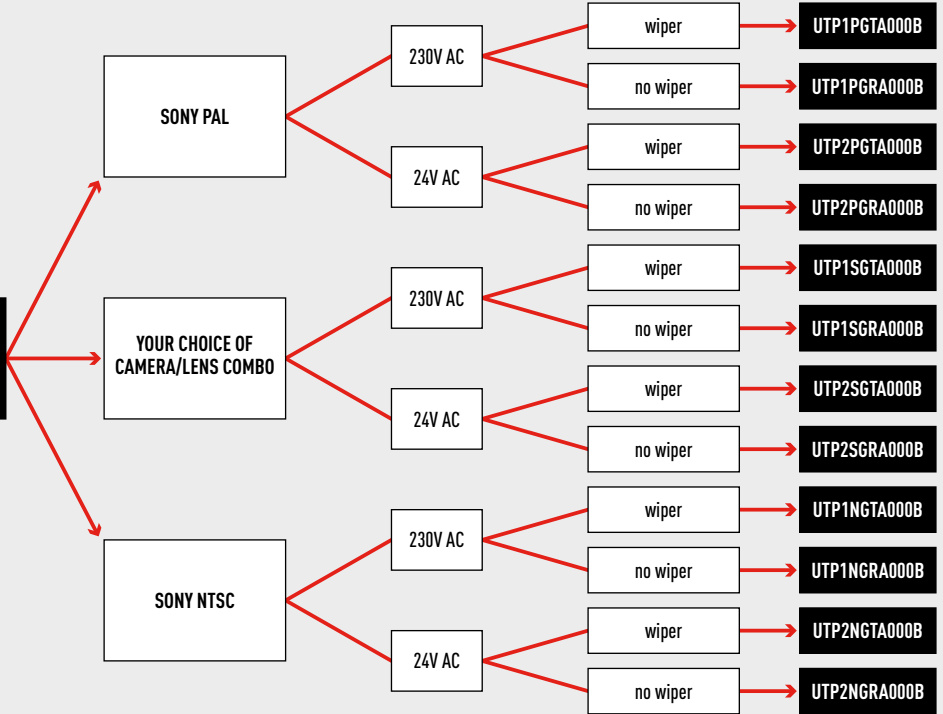

## INTEGRATED POSITIONING UNITS

ULISSE positioning units are ideal for use in several kinds of outdoor installations, like: coast and harbour controls, border patrol, urban settings, highway and traffic monitoring, stadiums and industry, prisons and military applications, perimeter surveillance. Thanks to the aesthetically appealing design, attractiveness and increased deterrence, several applications are suitable for Videotec MISTRAL units like: showrooms and galleries, hotel and office foyers, lift lobbies and corridors, banks, boutiques and department stores, libraries, public buildings and architecturally sensitive areas.

<b>ULISSE</b>	<b>117</b>
<b>ULISSE WITH INFRARED</b>	<b>121</b>
<b>ULISSE CAMERA</b>	<b>125</b>
<b>ULISSE SUPPORTS AND ACCESSORIES</b>	<b>127</b>
<b>MISTRAL</b>	<b>129</b>

8

INTEGRATED  
POSITIONING UNITS

ULISSE SELECTION CHART

**ULISSE  
WITH BIG HOUSING  
AND IR ILLUMINATORS**

**ULISSE  
WITH STANDARD HOUSING**