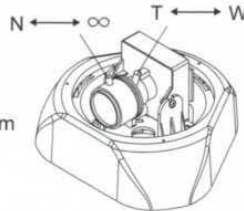

AVC901
High Resolution Vari-focal Dome Camera

AVC900
Color Vari-focal Dome Camera

PATENT

Features

- 480/350 TV lines.
- High sensitivity of 0.5 Lux / F1.6.
- AWB, BLC & Sharpness selectable.
- Built-in Vari-focal type, D.D. auto iris lens, f=4.0~9.0mm, F=1.6~2.4.
- Super low current consumption 120mA.
- S/N ratio more than 48dB (AGC off).
- Easy to install, easy to use.
- Dimension: 122(L)mm x 131(W)mm x 85(H)mm

Functions

MODEL	AVC901	AVC900
➤ Iris Mode		D.D.
➤ White Balance		Hold/ATW
➤ BLC		On/Off
➤ Sharpness		Soft/Sharp
➤ AGC		AUTO

Specifications

MODEL	AVC901	AVC900
Pick up Element	1/3" Color CCD sensor	
Number of Pixel	768 (H) x 494(V) <NTSC> 752(H) x 582(V) <PAL>	512(H) x 492(V) <NTSC> 512(H) x 582(V) <PAL>
Resolution	480 TV lines	350 TV lines
Min. Illumination	0.5Lux / F1.6	
S/N Ratio	More than 48dB (AGC off)	
Electronic Shutter	1/60 (1/50) to 1/100,000 sec.	
Video Output	1.0 Vp-p composite, 75Ω	
Lens Angle	83° ~ 36°	
Power Source	DC12V ± 10%*1	
Power Consumption	120mA	
Operating Temperature	0°C ~ 50°C	