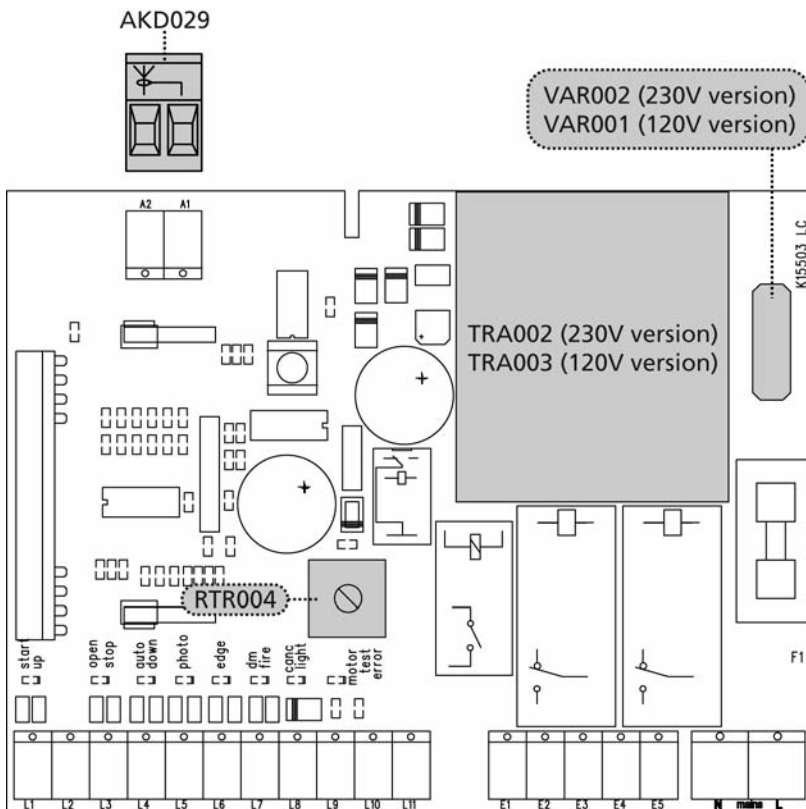

Easy4

VAR002 (230V version)
VAR001 (120V version)

Code	Price
171223 - contenitore plastico <i>plastic case</i>	€ 12,00
AKD029	€ 2,00
AKD043	€ 3,00
AKD045	€ 2,50
AKE016	€ 2,00
AKE018	€ 2,00
RTR004	€ 2,00
TRA002	€ 7,00
TRA003	€ 8,50
VAR001	€ 2,00
VAR002	€ 2,00