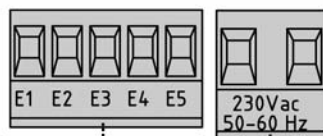

AKD045

AKE016