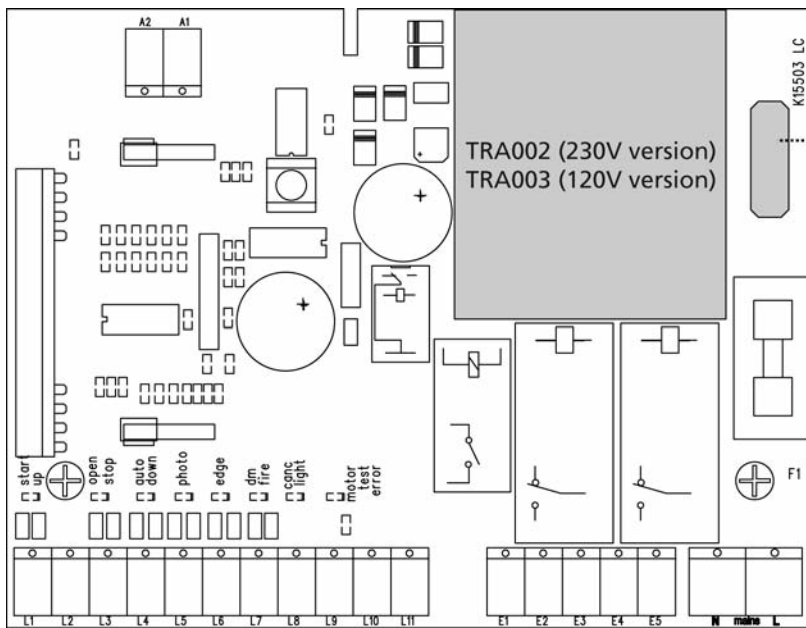

Easy3

VAR002 (230V version)
VAR001 (120V version)

Code	Price
171223 - contenitore plastico <i>plastic case</i>	€ 12,00
TRA002	€ 7,00
TRA003	€ 8,50
VAR001	€ 2,00
VAR002	€ 2,00