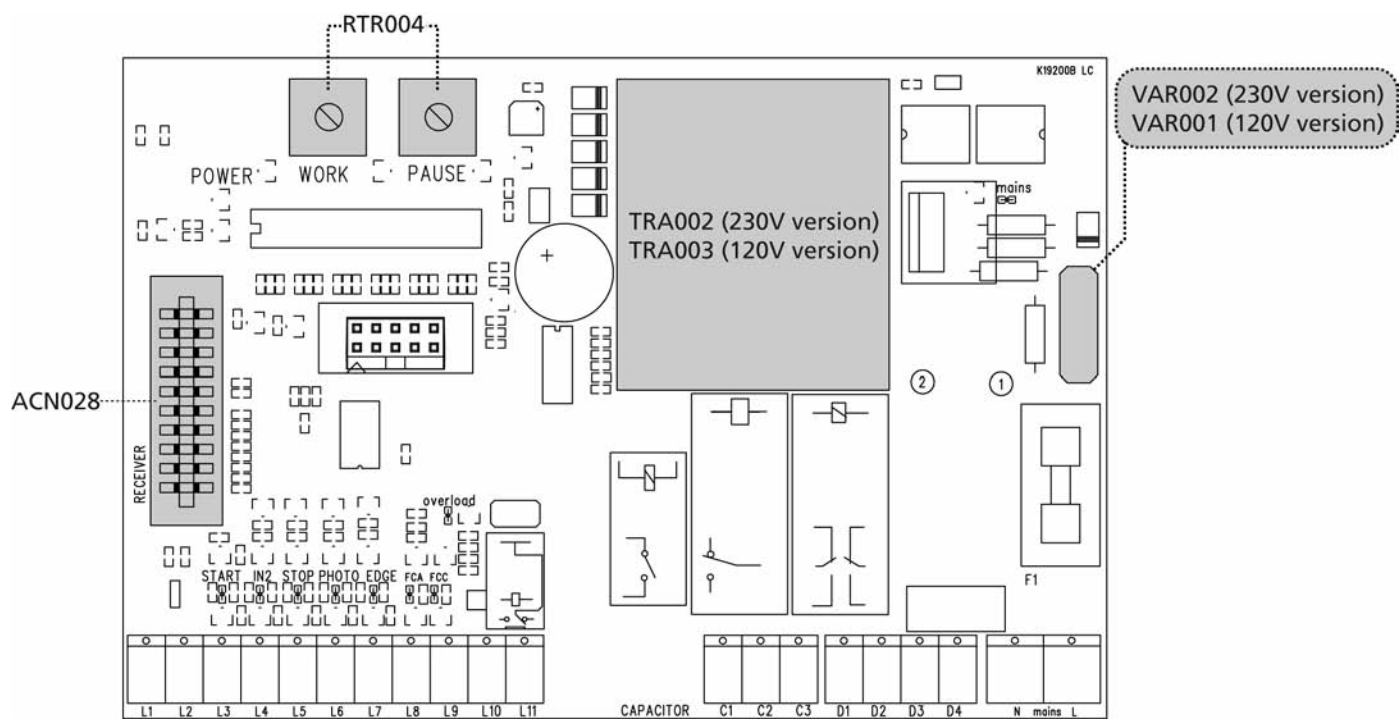

Code	Price
171223 - contenitore plastico <i>plastic case</i>	€ 12,00
ACN028	€ 2,00
RTR004	€ 2,00
TRA002	€ 7,00
TRA003	€ 8,50
VAR001	€ 2,00
VAR002	€ 2,00