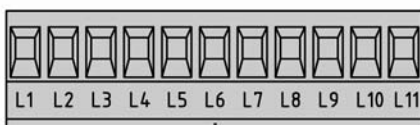

Easy3

VAR002 (230V version)
VAR001 (120V version)

Code	Price
171223 - contenitore plastico <i>plastic case</i>	€ 12,00
TRA002	€ 7,00
TRA003	€ 8,50
VAR001	€ 2,00
VAR002	€ 2,00

Easy4

VAR002 (230V version)
VAR001 (120V version)

Code	Price
171223 - contenitore plastico <i>plastic case</i>	€ 12,00
AKD029	€ 2,00
AKD043	€ 3,00
AKD045	€ 2,50
AKE016	€ 2,00
AKE018	€ 2,00
RTR004	€ 2,00
TRA002	€ 7,00
TRA003	€ 8,50
VAR001	€ 2,00
VAR002	€ 2,00

AKD043