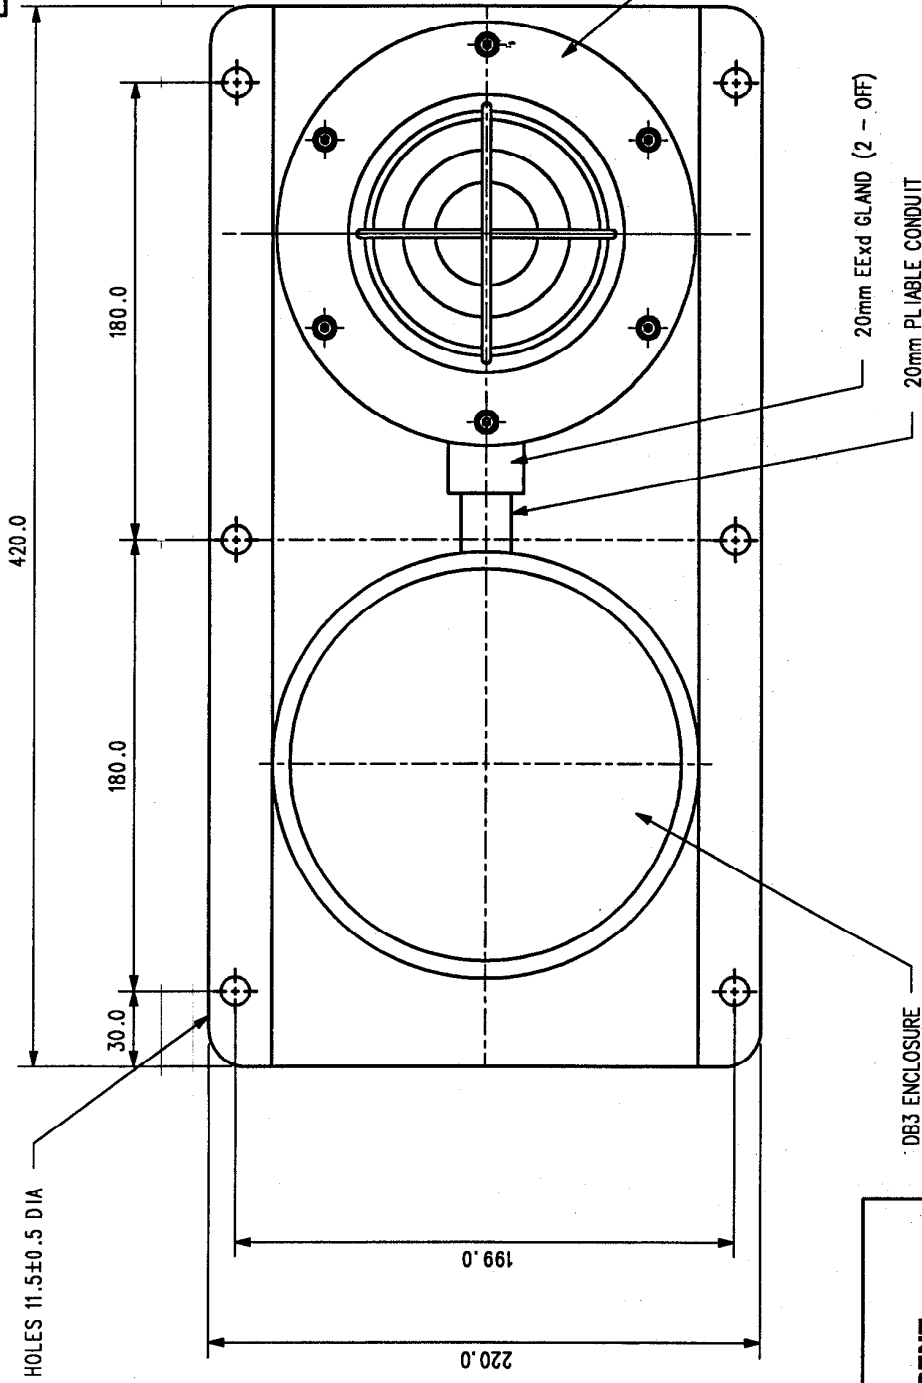

DRAWN BY: <b>S. HUNT</b>	DATE: <b>14-7-98</b>
CHECKED BY: <b>B. MALBON</b>	DATE: <b>14-07-98</b>
APPROVED BY: <b>B. TAYLOR</b>	DATE: <b>14-07-98</b>
SCALE: <b>A3</b>	SIZE <b>A3</b>

TITLE <b>OVERALL WIRING DIAGRAM XB11 &amp; DB3</b>	
DRG No.	225-123
ISSUE	C

225-122

DO NOT SCALE

6 - HOLES 11.5±0.5 DIA

**WARNING**  
 THIS DRAWING RELATES  
 TO A CERTIFIED PRODUCT.  
 NO MODIFICATIONS  
 PERMITTED WITHOUT  
 THE AUTHORISATION OF  
 THE TECHNICAL MANAGER

**CURRENT  
 PRODUCTION COPY**