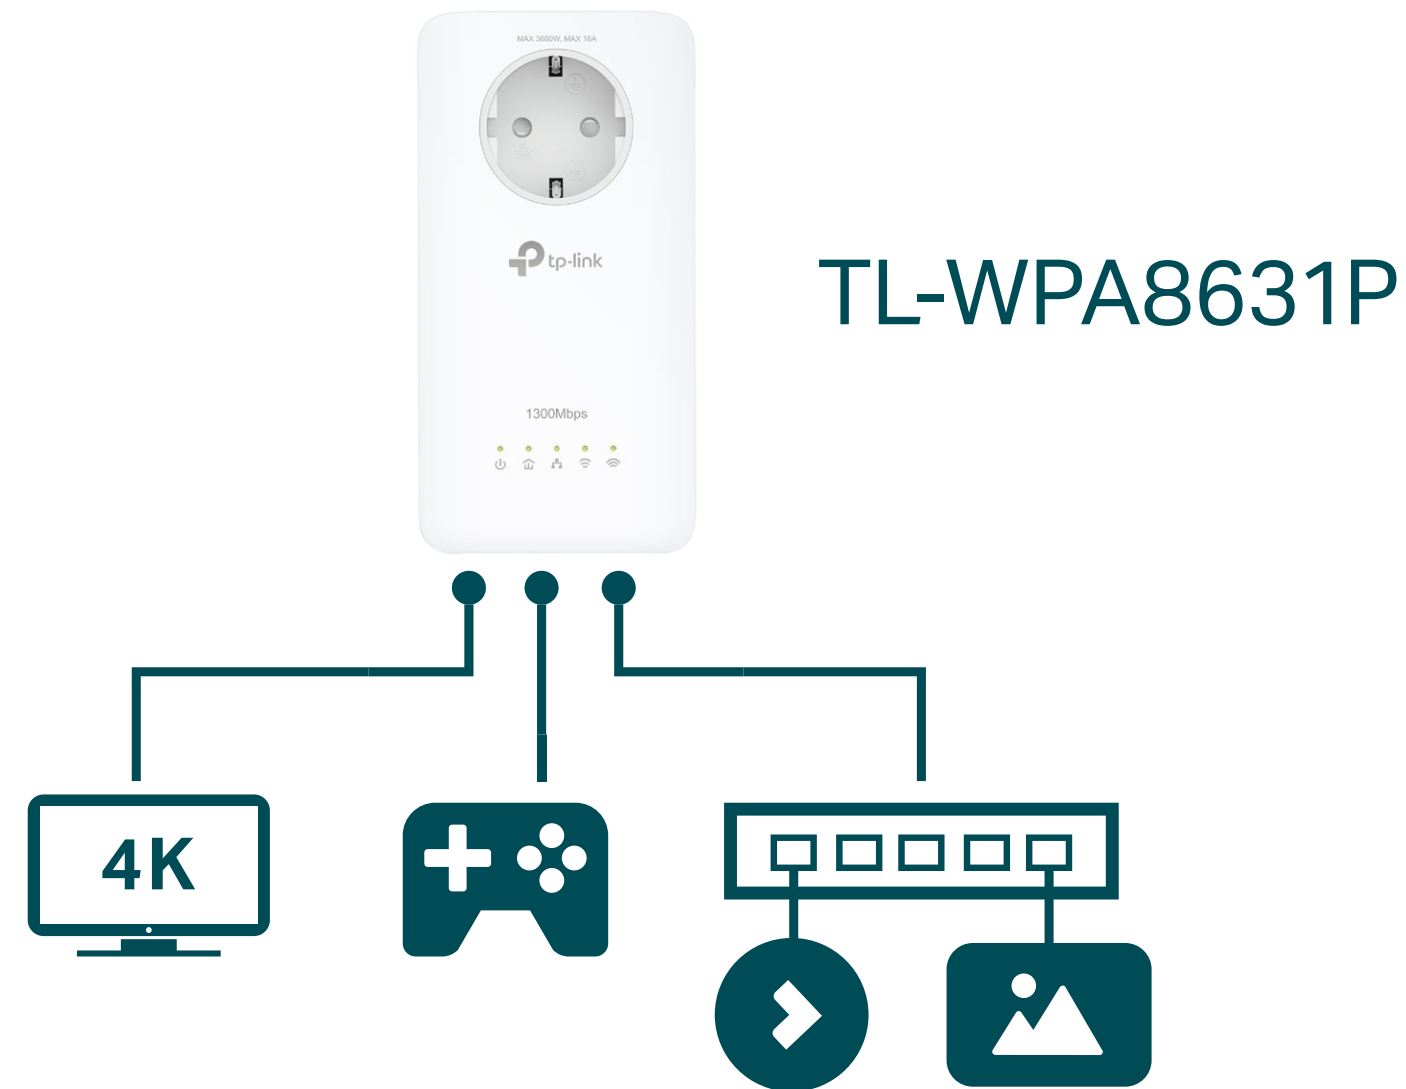

<https://www.tp-link.com/onemesh/tl-wpa8631p-kit>

*More compatible devices are coming soon.

— Electrical Wiring
— Ethernet Cable

📶 2.4 GHz 300 Mbps
📶 5 GHz 867 Mbps

Highlights

Three Gigabit Ethernet Ports

Provide warp speed wired connections for 4K video streaming, lag-free gaming, and more.

1,300 Mbps Powerline with 2x2 MIMO†

Establish multiple simultaneous connections to improve data transfer rates, stability, and coverage.

Highlights

Plug and Play

Powerline adapters and extenders must be deployed in a set of two or more and be connected to the same electrical circuit.

One-Touch Wi-Fi Configuration

Copy wireless settings from a router to the extender using the same SSID and password with just a tap.

Features

Speed

- HomePlug AV2 – Provides up to 1300Mbps high speed data transmission over a home's existing electrical wiring
- Wireless AC Standard – Dual-band Wi-Fi speeds of 300Mbps on the 2.4GHz band and 867Mbps on the 5GHz band
- Multiple Gigabit Ports – Three gigabit Ethernet ports for game consoles, smart TVs, or media receivers

Wi-Fi Range

- Expansive Coverage – Utilizes any household power circuit to deliver data over distances of up to 300 meters

Security

- Pair Button – Provides a connection with 128-bit AES encryption, at the touch of "Pair" button
- Parental Controls – Manage when and how connected devices can access the internet