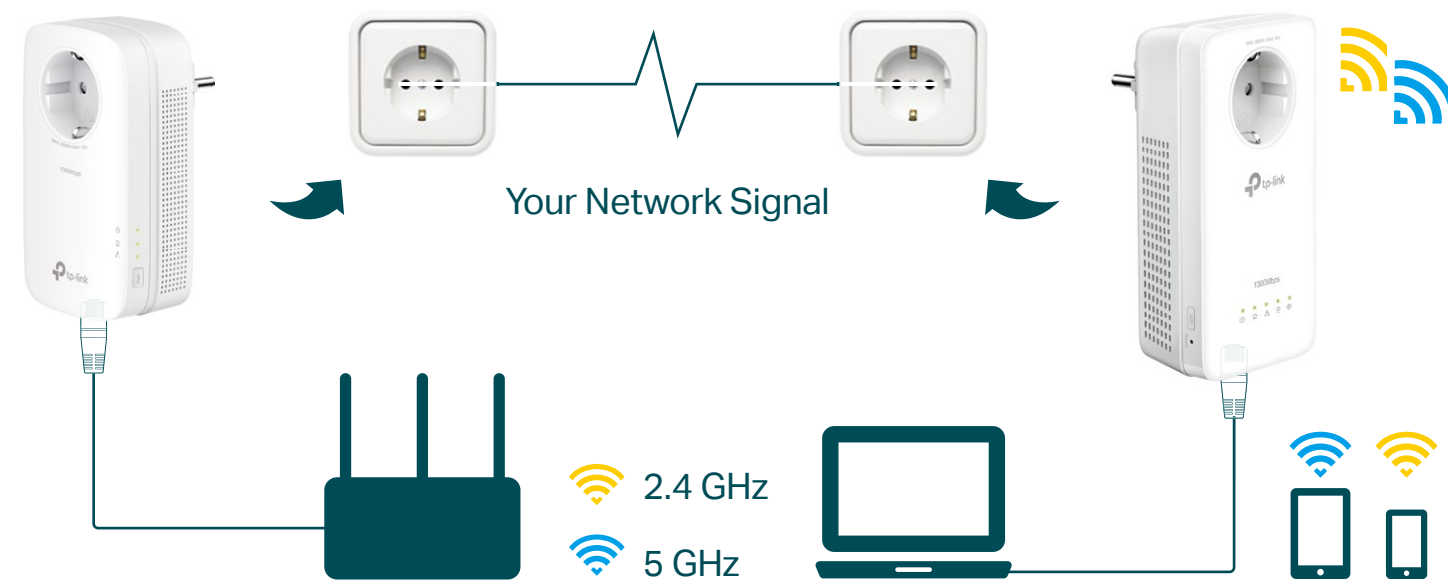

Highlights

Easily Extend Ultra-Fast, Stable Wi-Fi to Every Room

Stably and efficiently transmit network signals anywhere with a power outlet via your home's existing wiring.

- No need for new wires or drilling
- Network passes through walls and floors

1,300 Mbps Powerline with 2x2 MIMO†

Establish multiple simultaneous connections to improve data transfer rates, stability, and coverage.

Highlights

Plug and Play

Powerline adapters and extenders must be deployed in a set of two or more and be connected to the same electrical circuit.

One-Touch Wi-Fi Configuration

Copy wireless settings from a router to the extender using the same SSID and password with just a tap.

Features

Speed

- HomePlug AV2 – Provides up to 1300Mbps high speed data transmission over a home's existing electrical wiring
- Wireless AC Standard – Dual-band Wi-Fi speeds of 300Mbps on the 2.4GHz band and 867Mbps on the 5GHz band
- Multiple Gigabit Ports – Three gigabit Ethernet ports for game consoles, smart TVs, or media receivers

Wi-Fi Range

- Expansive Coverage – Utilizes any household power circuit to deliver data over distances of up to 300 meters

Security

- Pair Button – Provides a connection with 128-bit AES encryption, at the touch of "Pair" button
- Parental Controls – Manage when and how connected devices can access the internet