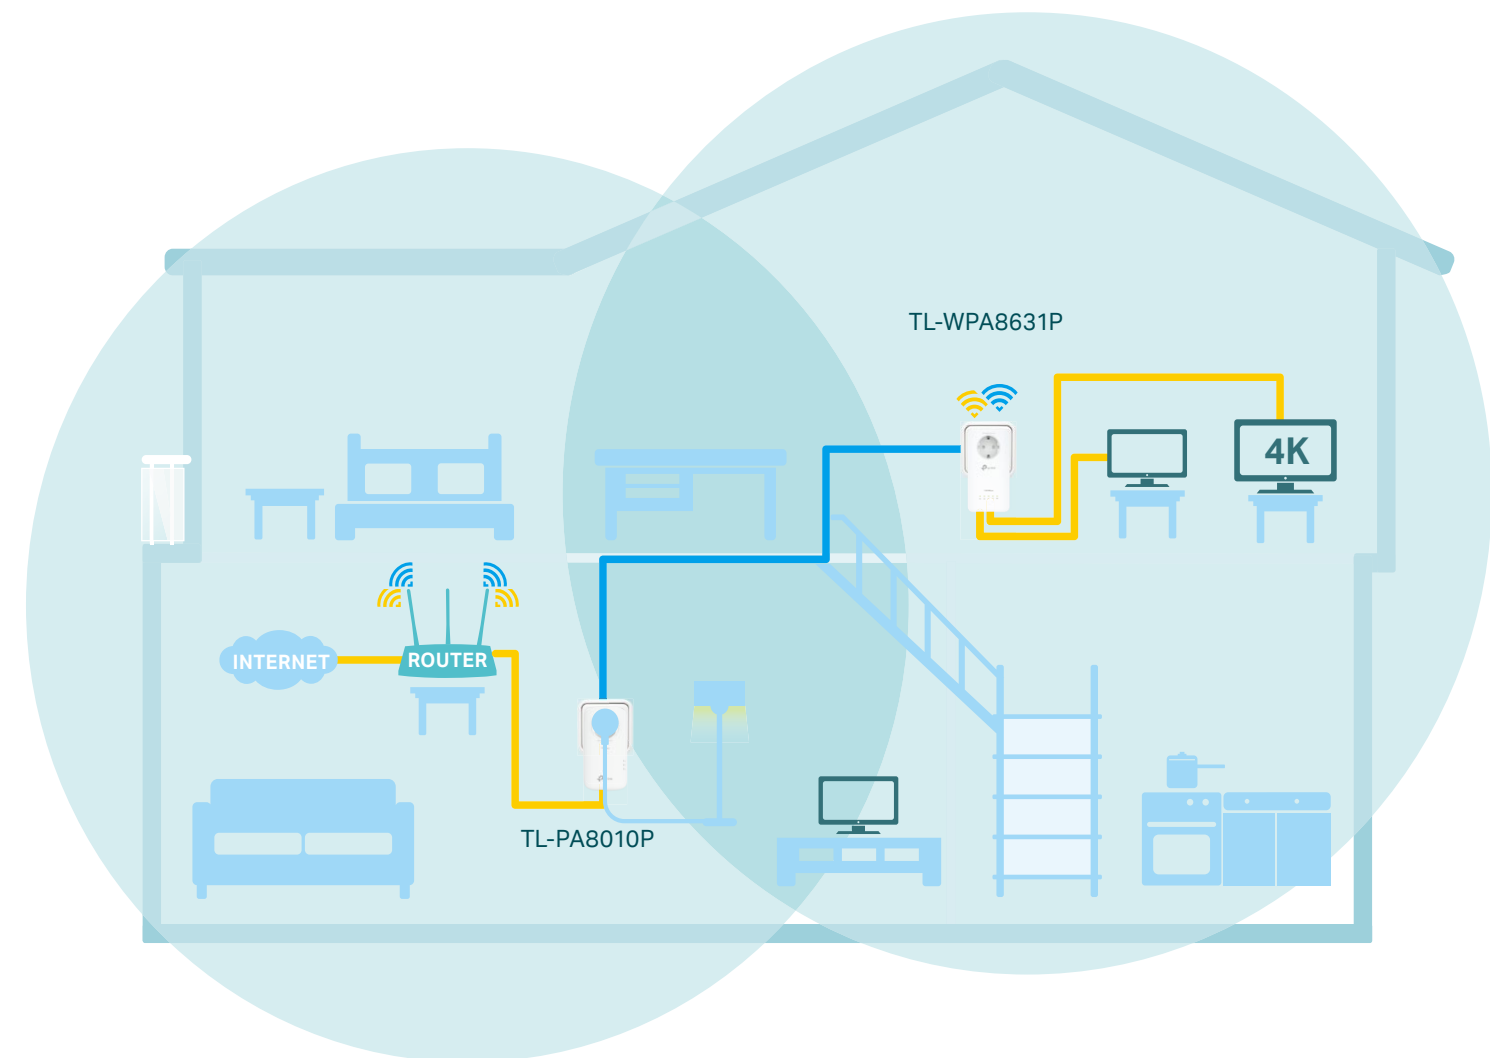

Highlights

Easily Extend Ultra-Fast, Stable Wi-Fi to Every Room

Stably and efficiently transmit network signals anywhere with a power outlet via your home's existing wiring.

- No need for new wires or drilling
- Network passes through walls and floors

Supports Smart Roaming[^]

Form a unified mesh network with TL-WPA8631P and a OneMesh™ router for seamless streaming while moving around your home.

Learn more about OneMesh™ technology and check the full list* of OneMesh™ devices at:

<https://www.tp-link.com/onemesh/tl-wpa8631p-kit>

*More compatible devices are coming soon.

— Electrical Wiring
— Ethernet Cable

📶 2.4 GHz 300 Mbps
📶 5 GHz 867 Mbps