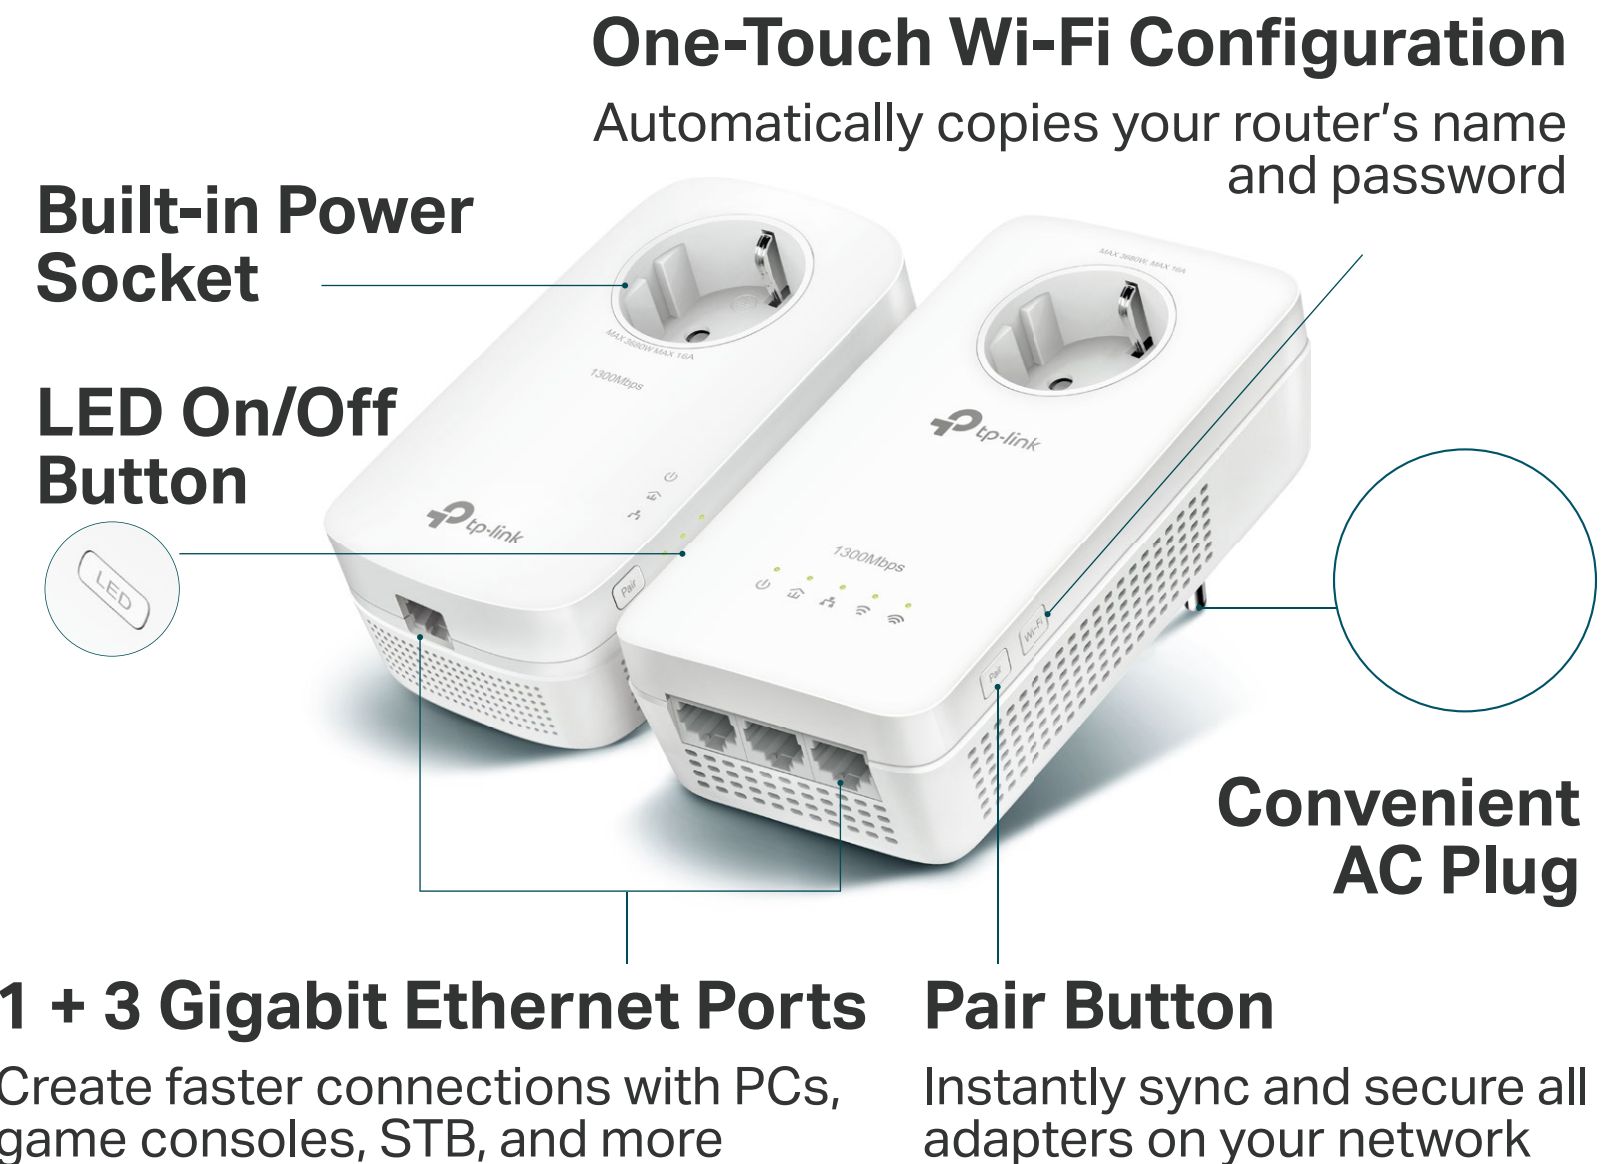

Specifications

Hardware

- Transmission Speeds:
  Powerline: up to 1300 Mbps
  Ethernet: 10/100/1000 Mbps
- Standards and Protocols:
  HomePlug AV2, IEEE 1901, IEEE 802.3, IEEE 802.3u, IEEE 802.3ab, IEEE 802.11b/g/n (2.4GHz), IEEE 802.11a/n/ac (5GHz)
- Interface: 3 Gigabit Ethernet Ports
- Plug Type: EU
- Button: Pair, LED On/Off, Wi-Fi, Reset
- LED Indicator: Power, Powerline, Ethernet, Wi-Fi (2.4GHz), Wi-Fi (5GHz)
- Dimensions (W x D x H):
  TL-WPA8631P: 3.0 x 1.7 x 6.0 in. (75 x 42 x 152 mm)
  TL-PA8010P: 2.8 x 1.7 x 5.2 in. (72 x 42 x 131 mm)
- IGMP: IGMP v1/v2/v3
- Power Consumption:
  TL-WPA8631P: Maximum: 13W, Typical: 11W
  TL-PA8010P: Maximum: 4.9W, Typical: 4.6W
- Range: Up to 300 meters/1000 feet over existing electrical wiring[†]
- Compatibility: Compatible with all HomePlug AV & HomePlug AV2 standard powerline adapters[§]