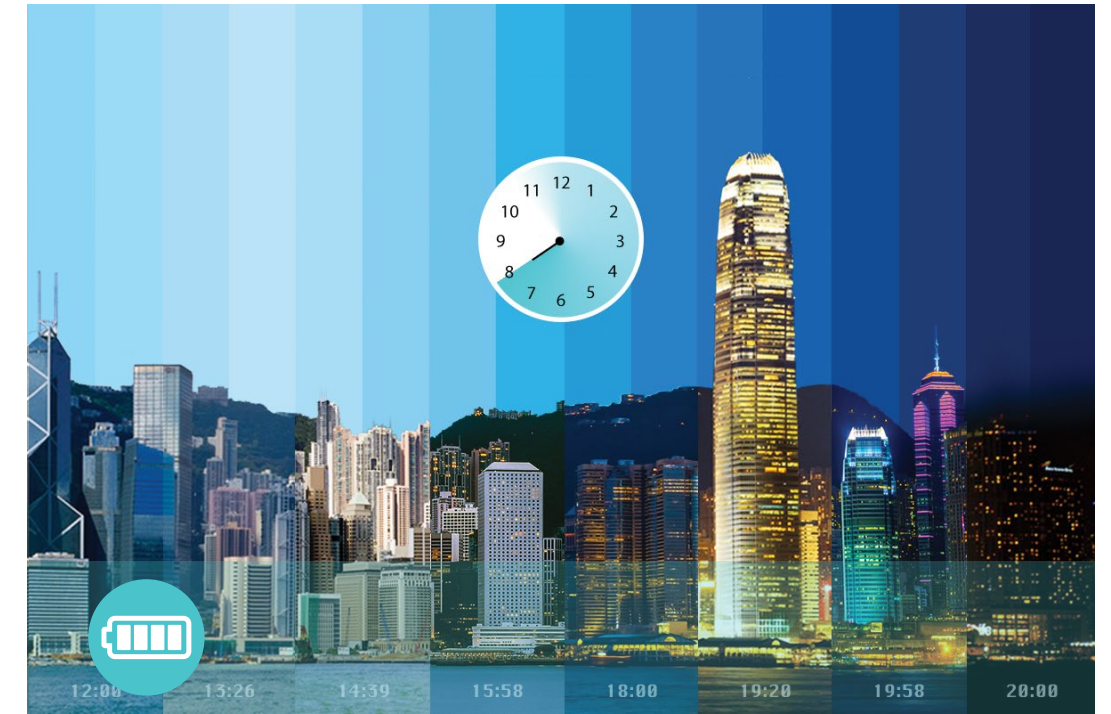

8 Hours Usage

- 2000mAh – 2000mAh internal battery
- 8 hours – 8 hours of 4G sharing
- 480 hours – 480 hours of standby

* Service duration may vary due to different user environments