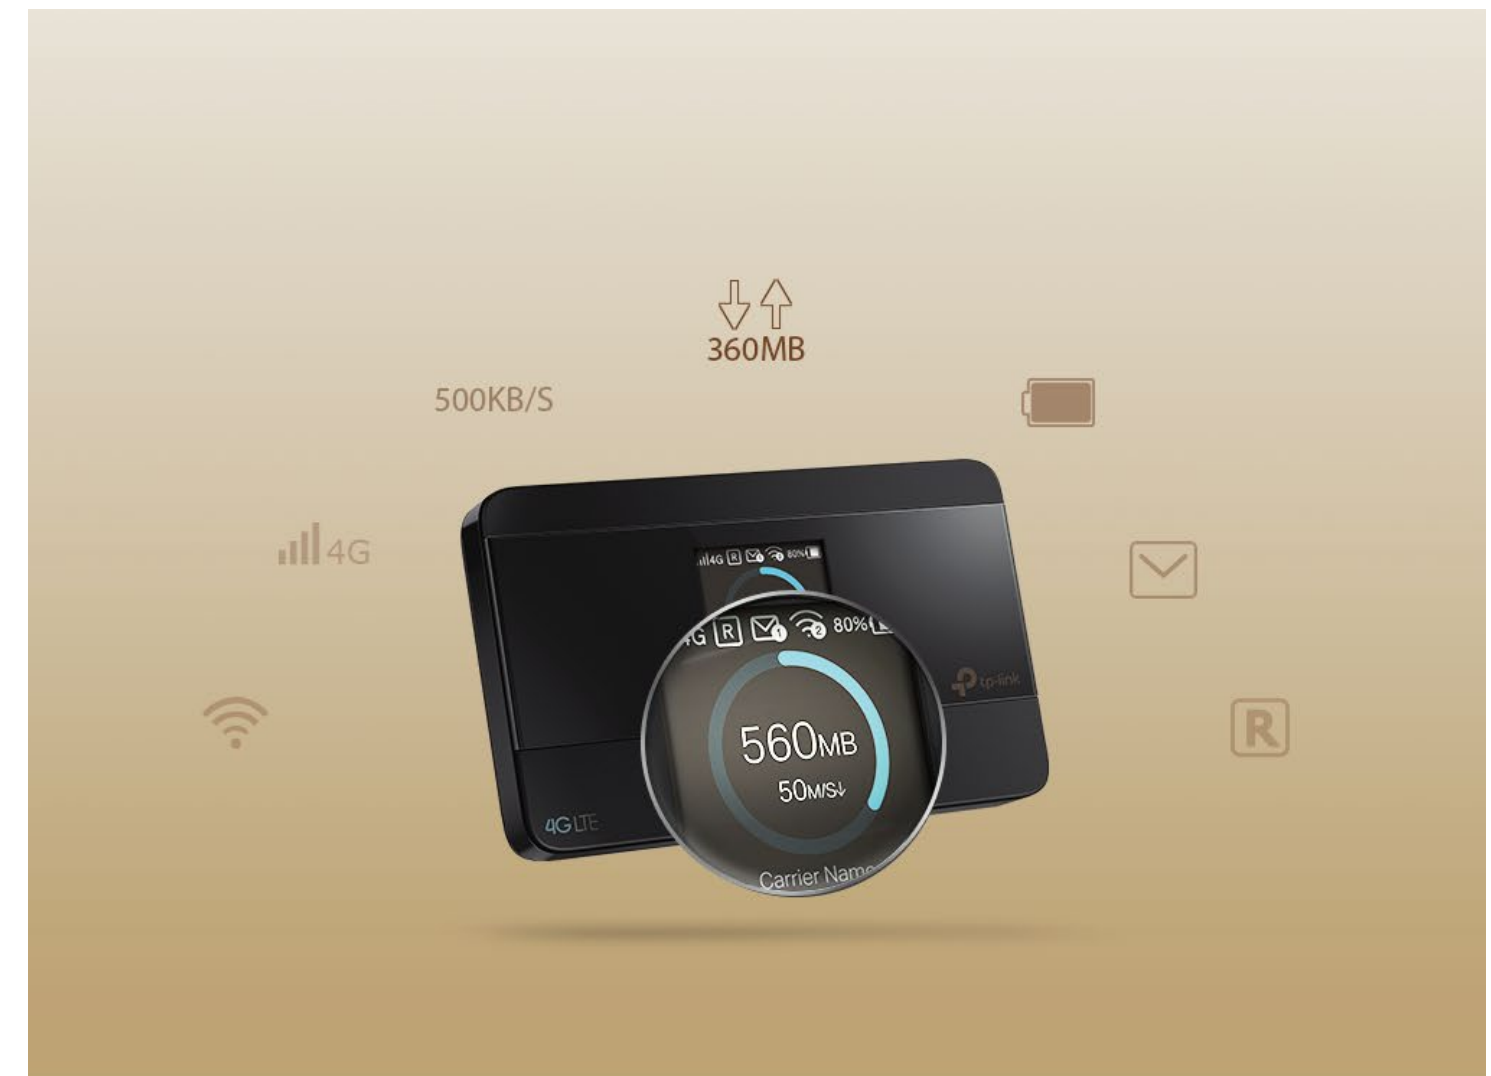

## Artful Little Gadget for Life on the Go

The M7350 features a compact, elegant design very suitable for travel, business trips, outdoor activities or wherever you may be.

## All useful info at a glance

The intuitive screen display of M7350 makes it easy to stay within your data budget and avoids going over the monthly data cap. The screen also displays other much more information of battery life, signal strength, Wi-Fi status, connected users and more.