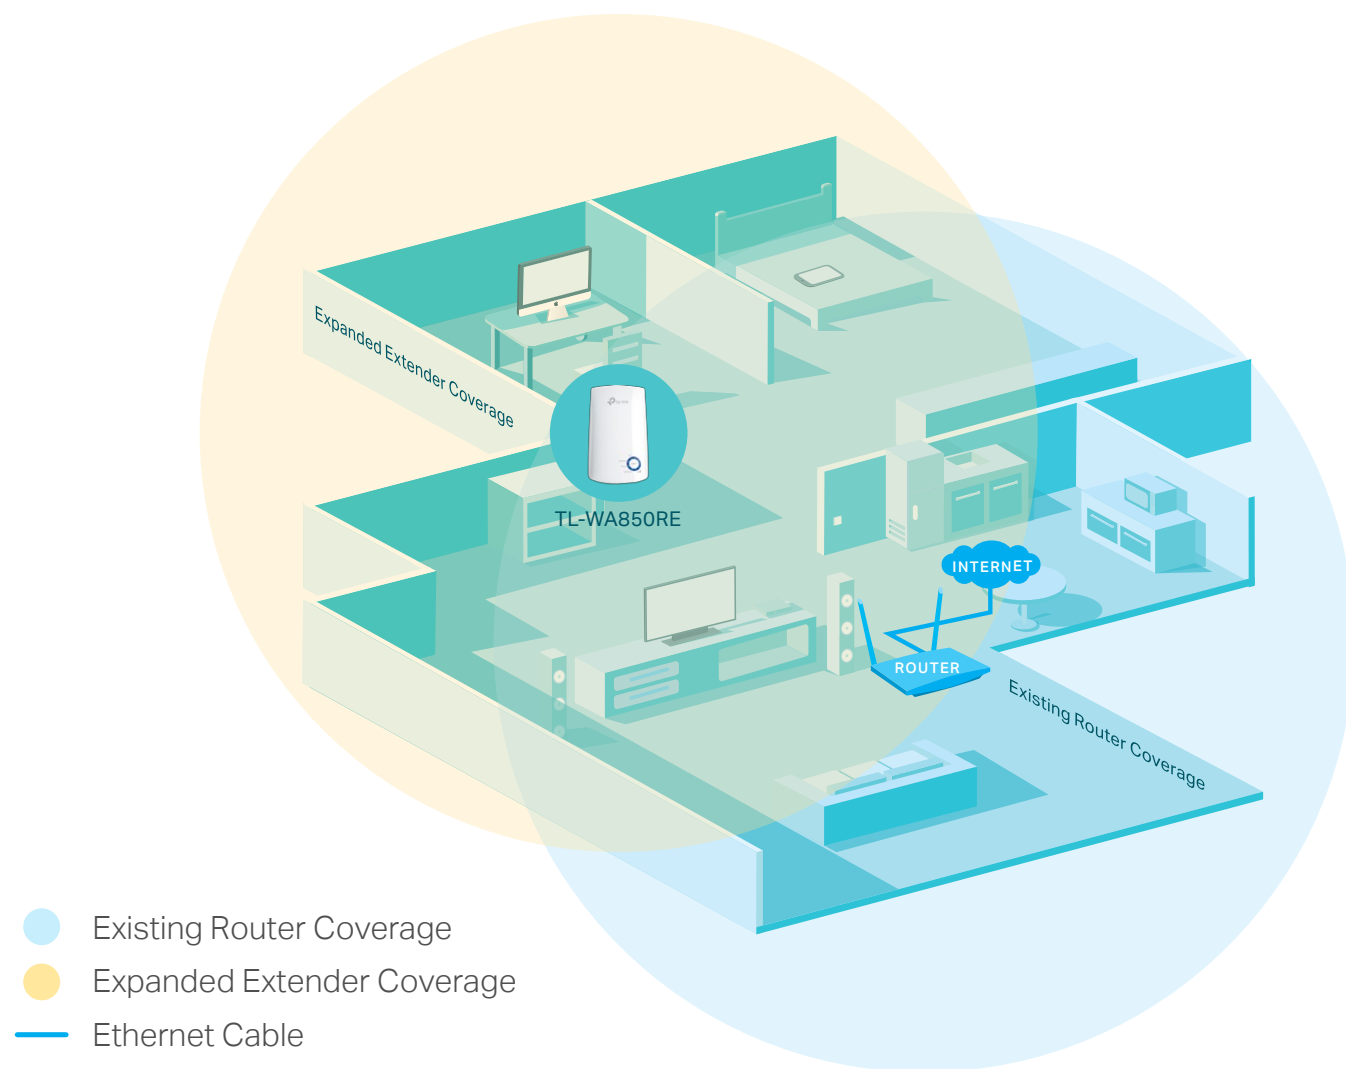

# 300Mbps Wi-Fi Range Extender

Stable Wi-Fi Extension

TL-WA850RE

Easy Setup

Tether App

Access Point Mode

## Extend the Range of Your Wi-Fi Network

The 300Mbps Wi-Fi Range Extender connects to your router wirelessly, strengthening and expanding its signal into areas it can't reach on its own, achieving speed of 300Mbps.

## Perfect Location at a Glimpse

The Intelligent Signal lights help you quickly find the best location to install the range extender.