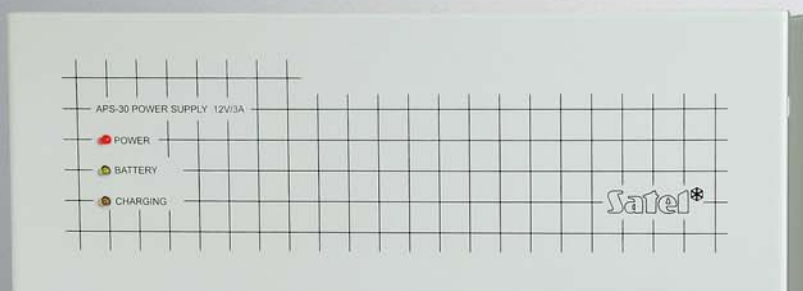

APS-15/30

Satel®

High capacity,
automatic voltage regulation
and absolute reliability
are the assets
of APS-30 and APS-15
switching mode
power supplies.

APS-30

APS-30 Power supply

- versatile power supply
 - intruder alarm systems
 - CCTV
- switching mode power supply
 - 3A total capacity
 - short-circuit protection
 - battery condition testing
 - deep discharge battery protection
 - thermal loss minimization
- 2 open collector outputs for interfacing with alarm control panel
- power supply and battery status LED signalization
- compatible with 17Ah battery

APS-15

APS-15 Power supply

- versatile power supply
 - intruder alarm systems
 - CCTV
- switching mode power supply
 - 1,5A total capacity
 - short-circuit protection
 - battery condition testing
 - deep discharge battery protection
 - thermal loss minimization
- 2 open collector outputs for interfacing with alarm control panel
- power supply and battery status LED signalization
- compatible with 7Ah battery