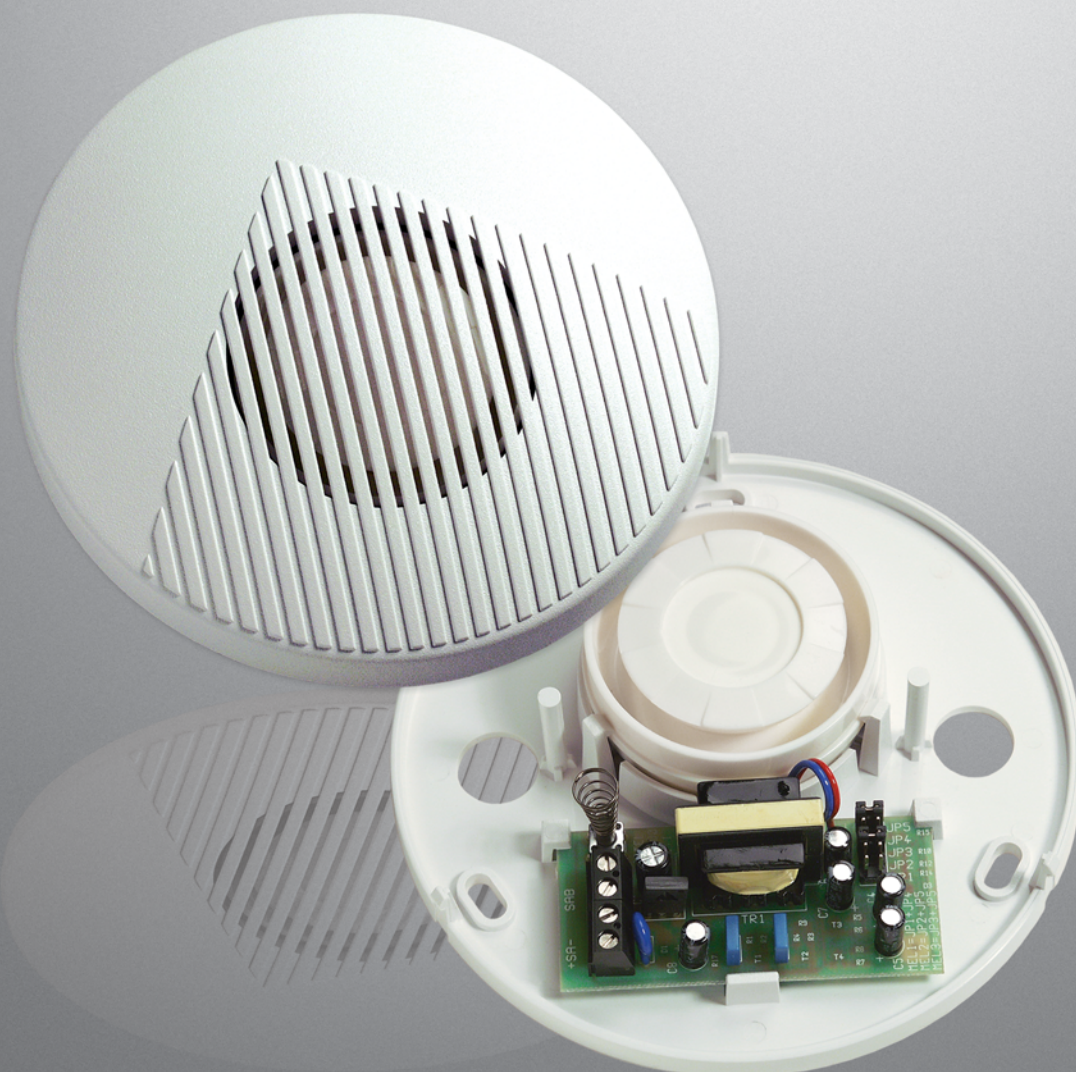

SPW-100

Satel®

SPW-100 indoor siren represents neutral design which helps to make the most of its signaling features in every interior.

SPW-100

System features

- compatible with all alarm control panels
- acoustic signal – piezo buzzer
- 3 different sounds available
- durable ABS housing
- tamper protection against opening
- impregnated electronic circuits

SPW-100