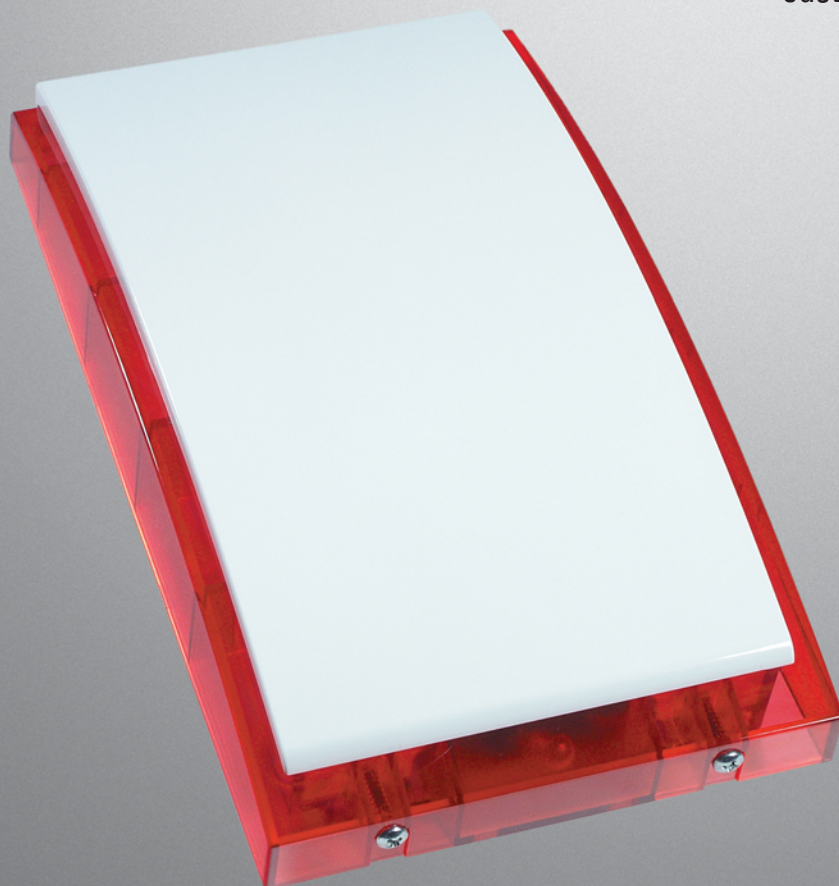

SP-4001

Satel®

A state-of-the-art outdoor siren must be characterized by high sound level and good tamper protection.

It should also be aesthetic and discreet.
Just like the SP-4001

SP-4001

SP-4001 Outdoor Siren

- compatible with all alarm signal sources
- acoustic signaling - piezoelectric transducer
- optical signaling - 5W/12V light bulb
- 3 different sounds available
- highly resistant PC LEXAN polycarbonate housing
- tamper protection
 - against opening
 - against pull-off
- galvanized steel inner cover
- waterrepellent electronic circuits

SP-4001