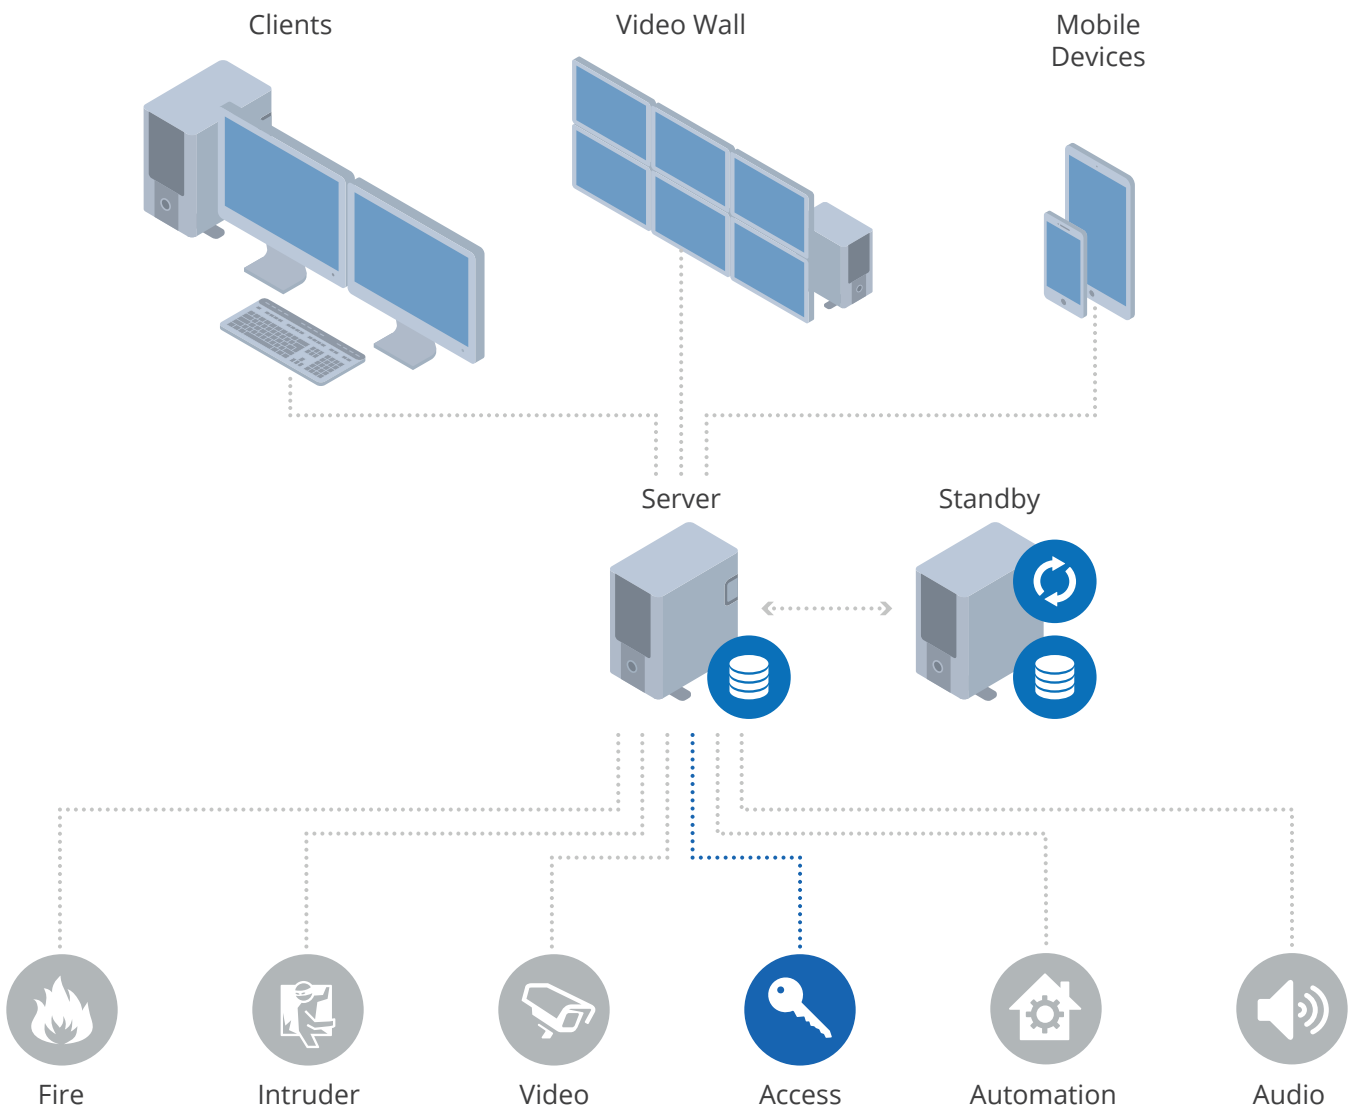

“

For 20 years, Roger has been specializing in the design and production of access control and building automation solutions offered as part of the RACS system. This system is designed for a wide range of applications and can be successfully used both in small and large facilities. The RACS system offers a high level of functionality and the possibility of integration with other systems from the security industry and building management systems. The integration with the Advancis PSIM platform strengthens the position of the RACS system in business applications, offering building users new possibilities in the field of comprehensive security management.

”

GRZEGORZ WENSKER
CEO, Roger

JOINT SOLUTION

The WinGuard PSIM platform fully integrates the RACS access control system. All actions are logged in the WinGuard event archive for evaluation purposes, providing a comprehensive and reliable building security solution.

- ✓ Open platform solution for complete infrastructure integration and management
- ✓ Flexible user interfaces that adapt to customer requirements
- ✓ Guided process instructions support the user in event processing
- ✓ Reports offer a quick overview of relevant key information
- ✓ Mobile apps provide insight to all incidents and operations at any time
- ✓ Scalability from a single workstation to multiple control centres with redundancy and failover

roger[®]

Intelligence for Building

- ✓ Wired Access Control
- ✓ Wireless Access Control (APERIO)
- ✓ Classic Type Elevator Access Control
- ✓ Server Type Elevator Access Control (KONE, SCHINDLER and other)
- ✓ Cabinet and Locker Access Control
- ✓ Building Automation Control
- ✓ Intruder Alarm System Control and Monitoring
- ✓ Roger Key Cabinet Integration
- ✓ Time and Attendance Logging and Reporting
- ✓ Visitor Management
- ✓ Mobile Identification