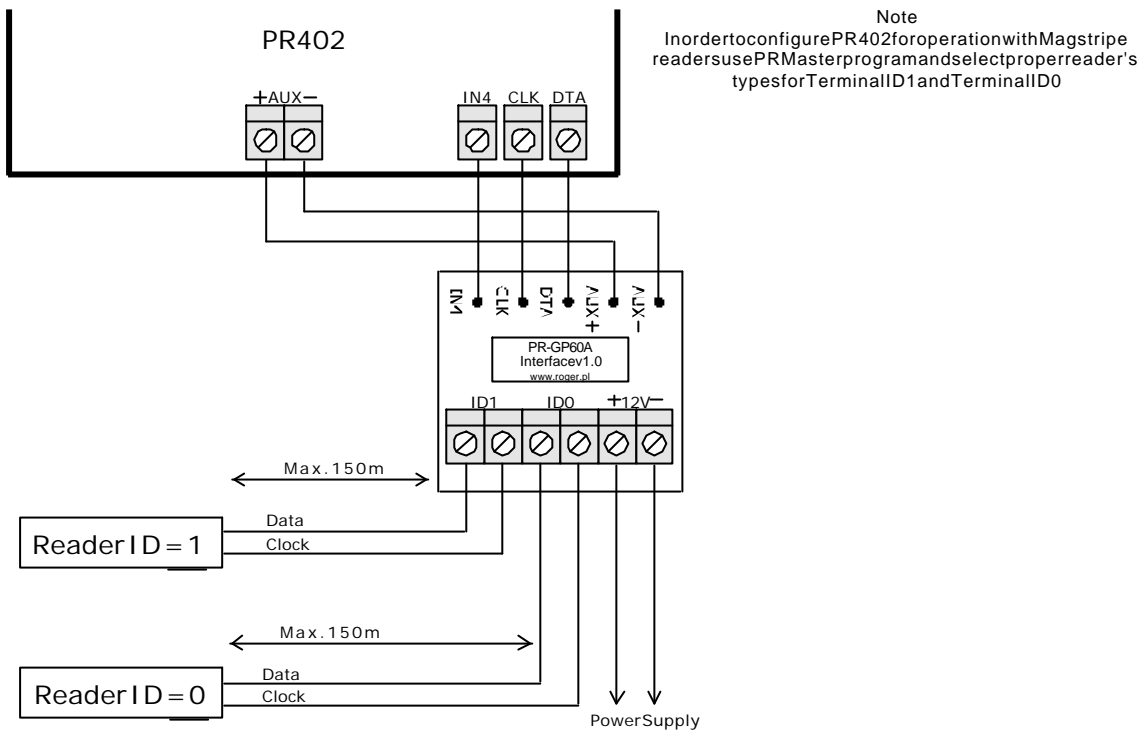

Connecting two readers with Magstripe data interface to PR402 access controller

Connecting two readers with Wiegand data interface to PR402 access controller