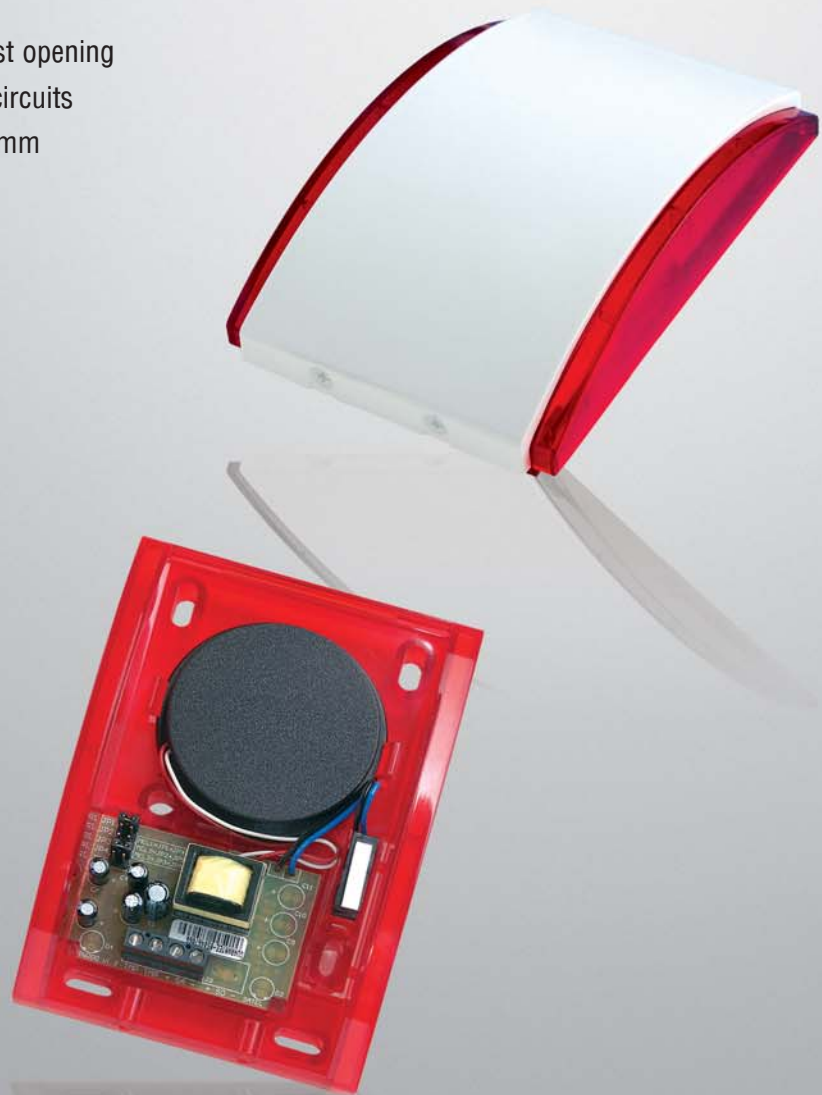

SPW-210

Satel®

SPW-210 indoor siren represents neutral design which helps to make the most of its signaling features in every interior.

SPW-210

SPW-210 Indoor siren

- compatible with all alarm control panels
- acoustic signal - piezo buzzer
- 3 different sounds available
- durable ABS housing
- tamper protection against opening
- impregnated electronic circuits
- dimensions: 87x134x37mm

SPW-210