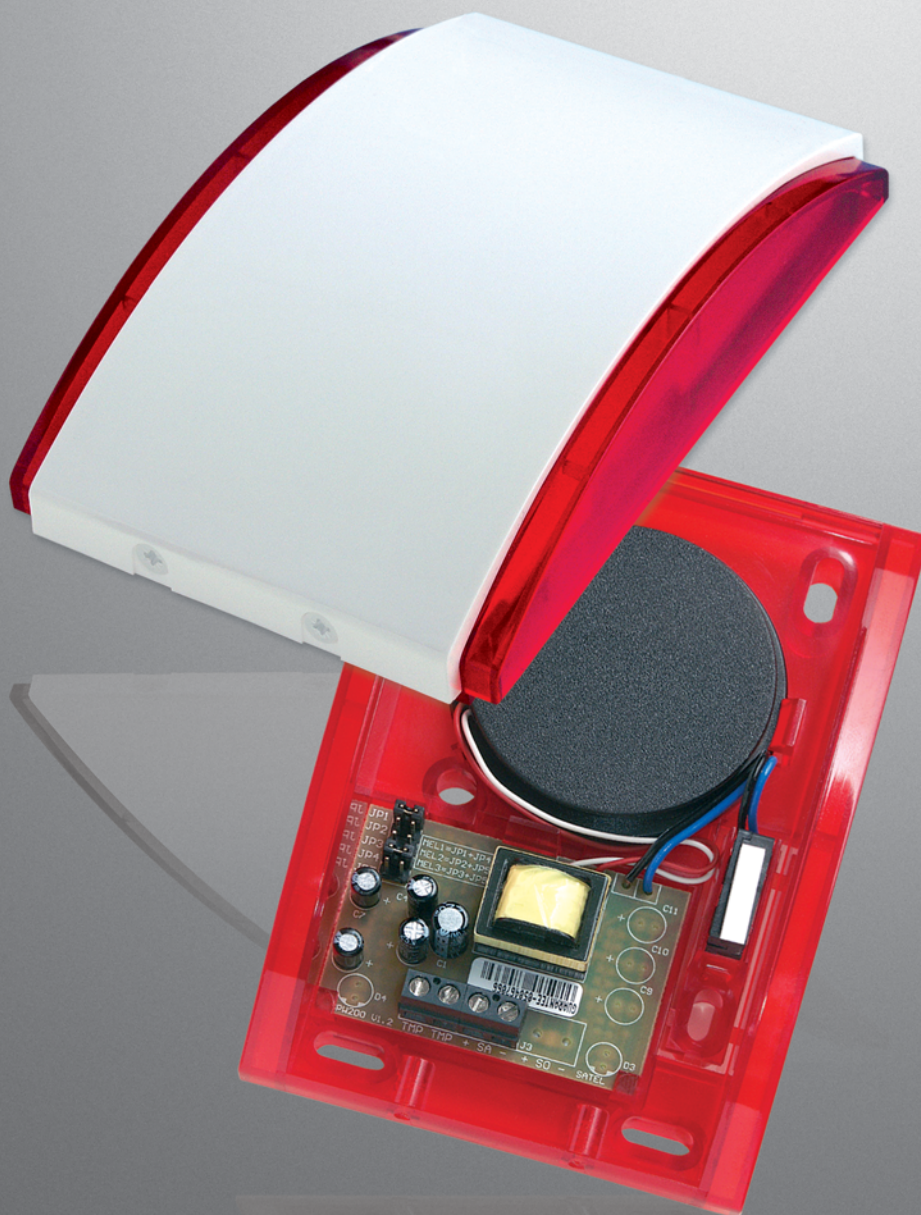

SPW-210

Satel®

SPW-210 indoor siren represents neutral design which helps to make the most of its signaling features in every interior.

SPW-210

SPW-210 Indoor siren

- compatible with all alarm control panels
- acoustic signal - piezo buzzer
- 3 different sounds available
- durable ABS housing
- tamper protection against opening
- impregnated electronic circuits
- dimensions: 87x134x37mm

SPW-210