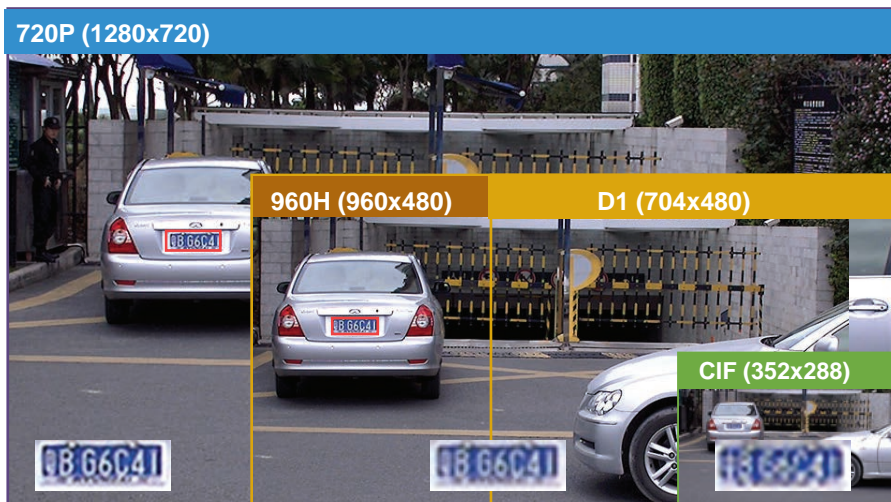

Understanding the different resolutions

1. Versatility and Compatibility:

Provision-ISR's new AHD products are fully compatible with all Analog Devices and Accessories!!!

- All Provision-ISR's new AHD cameras support both AHD output and Analog output!
- With a click on the OSD Controller, the camera signal will switch from AHD to Analog
- When in Analog mode the camera will support all analog products (Baluns, DVRs, Video Splitters Etc.)
- All Provision-ISR's new AHD DVR's support both AHD signal input and Analog signal Input (in pair channels)!

2. Easy installation:

- Installation method similar to Analog camera installation.
- All analog installation accessories (Cables, BNC connectors are sufficient for most installations)

3. High Definition Resolution:

- All new cameras support 720P Resolution
- 1080P Camera line will come soon

4. Better Image Quality:

- Higher Frequency for far better image details
- Advanced Color separation and reproduction

5. Full OSD Menu Including:

- White Balance
- 2D-DNR
- Motion Detection
- Privacy Mask
- HLC
- BLC

6. Longer Transmission Distance with no Latency and Delays:

- 400m transmission capability using common Coaxial cable (Grade 75-3)
- Image is not processed or compressed therefore there is no image delay or latency