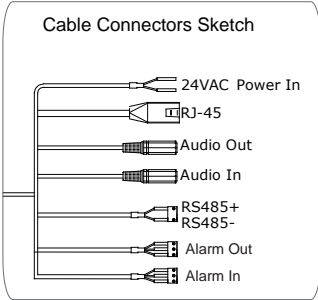

ULTRA-Z IP

Z-20IP-2(IR)
Z-20IP-1(IR)

Main Features:

- ONVIF
- Dual Video Stream
- H.264 Video Compression
- G.711/726 Audio Compression
- 2 Way Audio
- Alarm (I/O): 1 Input / 1 Output
- RS485 Connectivity
- 100m/150m IR Distance (Depends on model)
- Preset speed of 350°/Sec (max)
- Preset accuracy up to 0.1°
- Endless 360° Pan Rotation
- 180° Continuous Tilt with Auto Flip
- 256 Preset Position
- 4 Pattern, 8 Scan Routes and 8 Cruise Lanes
- Auto Parking and Power-up Action
- Fully function web-client
- 3D-DNR Noise Reduction
- Digital WDR
- IP66 Water-proof and Dust-proof
- Excellent High Resolution Picture Quality
- True Day/Night with ICR Filter
- Enhanced Noise Reduction
- WB/BLC/AGC