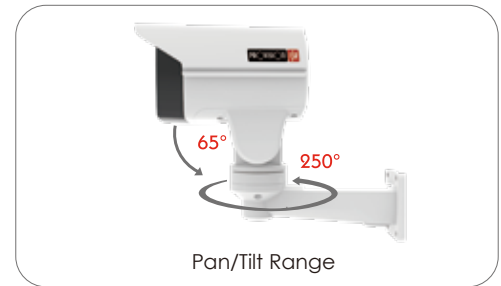

PAN/TILT IR BULLET CAMERA WITH MOTORIZED VF LENS

I5PT-320IPMX10-P
I5PT-320IPMX4-P

Main Features:

- ONVIF
- PoE Support
- Dual Video Stream
- H.265/H.264 Video Compression
- 50m IR Distance
- Preset speed of 12°/Sec (max)
- Preset accuracy up to 0.1°
- 250° Pan Rotation
- 65° Continuous Tilt
- 256 Preset Position
- Park Action (Preset)
- Fully function web-client
- 3D-DNR Noise Reduction
- Digital WDR
- IP66 Water-proof and Dust-proof
- Excellent High Resolution Picture Quality
- True Day/Night with ICR Filter
- Enhanced Noise Reduction
- WB/BLC/AGC

Specifications

		I5PT-320IPMX10-P	I5PT-320IPMX4-P	
Camera	Video	Model	I5PT-320IPMX10-P / I5PT-320IPMX4-P	
		Image Sensor	1/2.9" CMOS	
		Effective Pixels	1920×1080	
		Sync System	Progressive Scan	
		Electronic Shutter	1/25s ~ 1/10000s	
		Day & Night	ICR (Auto/Day/Night)	
	Lens	Min. Illumination	0.005 Lux (Color), 0.01 Lux (B&W), 0 Lux (IR On)	
		S/N Ratio	>52dB	
		Optical Zoom	x10 (5.1-51mm)	x4 (2.8-12mm)
		Digital Zoom	No	
Audio	Focus	Auto / Manual		
	Minimum Focus Distance	1.5m		
	Horizontal Angle of View	H: 50.4°(Wide) to 5.4°(Tele)	81.2°(Wide) to 22.6°(Tele)	
Image Enhancement	Audio compression	No		
	Communication	No		
	Image Settings	AWB Adjustable		
		Exposure Mode		
	BLC	Sharpness, Saturation, Brightness & Contrast Adjustable		
		Auto Gain Adjustable		
	Sense-Up	Yes		
		Yes (5 Levels)		
	WDR Range	Digital WDR		
		3D-DNR		
Noise Reduction	Mirror/Flip			
	Yes			
Image Orientation	Yes			
	Yes			
Compression	Video Compression	H.265 (HEVC), H.264 Main Profile MJPEG/JPEG Baseline		
	Resolution	Main Stream: 1080P, 720P Sub-Stream: D1, CIF		
	Multi-stream	1920x1280 (1~30fps) 1280x720 (1~30fps) D1 (1~30fps) / CIF (1~30fps)		
	Bit rate	64Kbps ~ 8Mbps		
	Encode Mode	VBR/CBR		
	Image Quality	Six levels under VBR; Free adjustment under CBR		