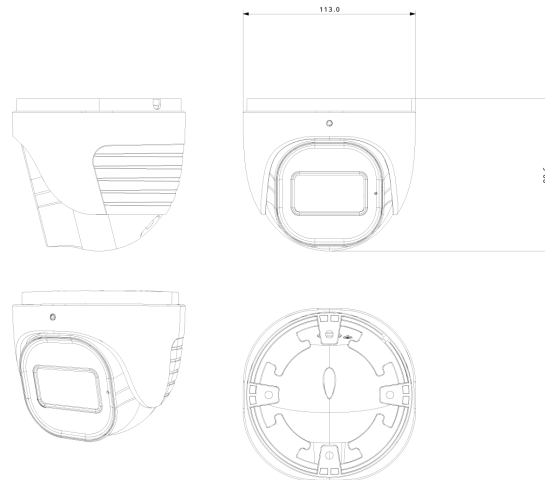

Lens	
Lens (Field of View)	7-22mm MVF with Auto Focus (44°- 17.6°)
Iris	DC Iris
Lens Mount	Ø14 Mount

Network	
User Access	Supports simultaneous monitoring for up to 4 users with multi-stream real time transmission
Network Protocol	TCP/IP, UDP, DHCP, NTP, RTSP, PPPoE, DDNS, SMTP, FTP, SNMP
Remote Monitoring	IE Browsing (Plug-In required), Chrome/Edge/Safari/Firefox plug-in free browsing, Ossia VMS Software, Provision Cam2 Mobile App
Ethernet	100Mbps
ONVIF	Profile S/G

Housing	
PoE	Yes
Illumination	10m White LED
Power Supply	DC12V~320mA / AC24V~160mA / PoE~6W
Protection Rate	Water Proof: IP67
Work Environment	-10C°~50C°, 10%~90% Humidity
Bracket	3-Axis Bracket
Dimensions	Ø113mm×99.6mm
Weight (gross)	640g
Hard Reset Button	Yes

DIMENSIONS

ACCESSORIES