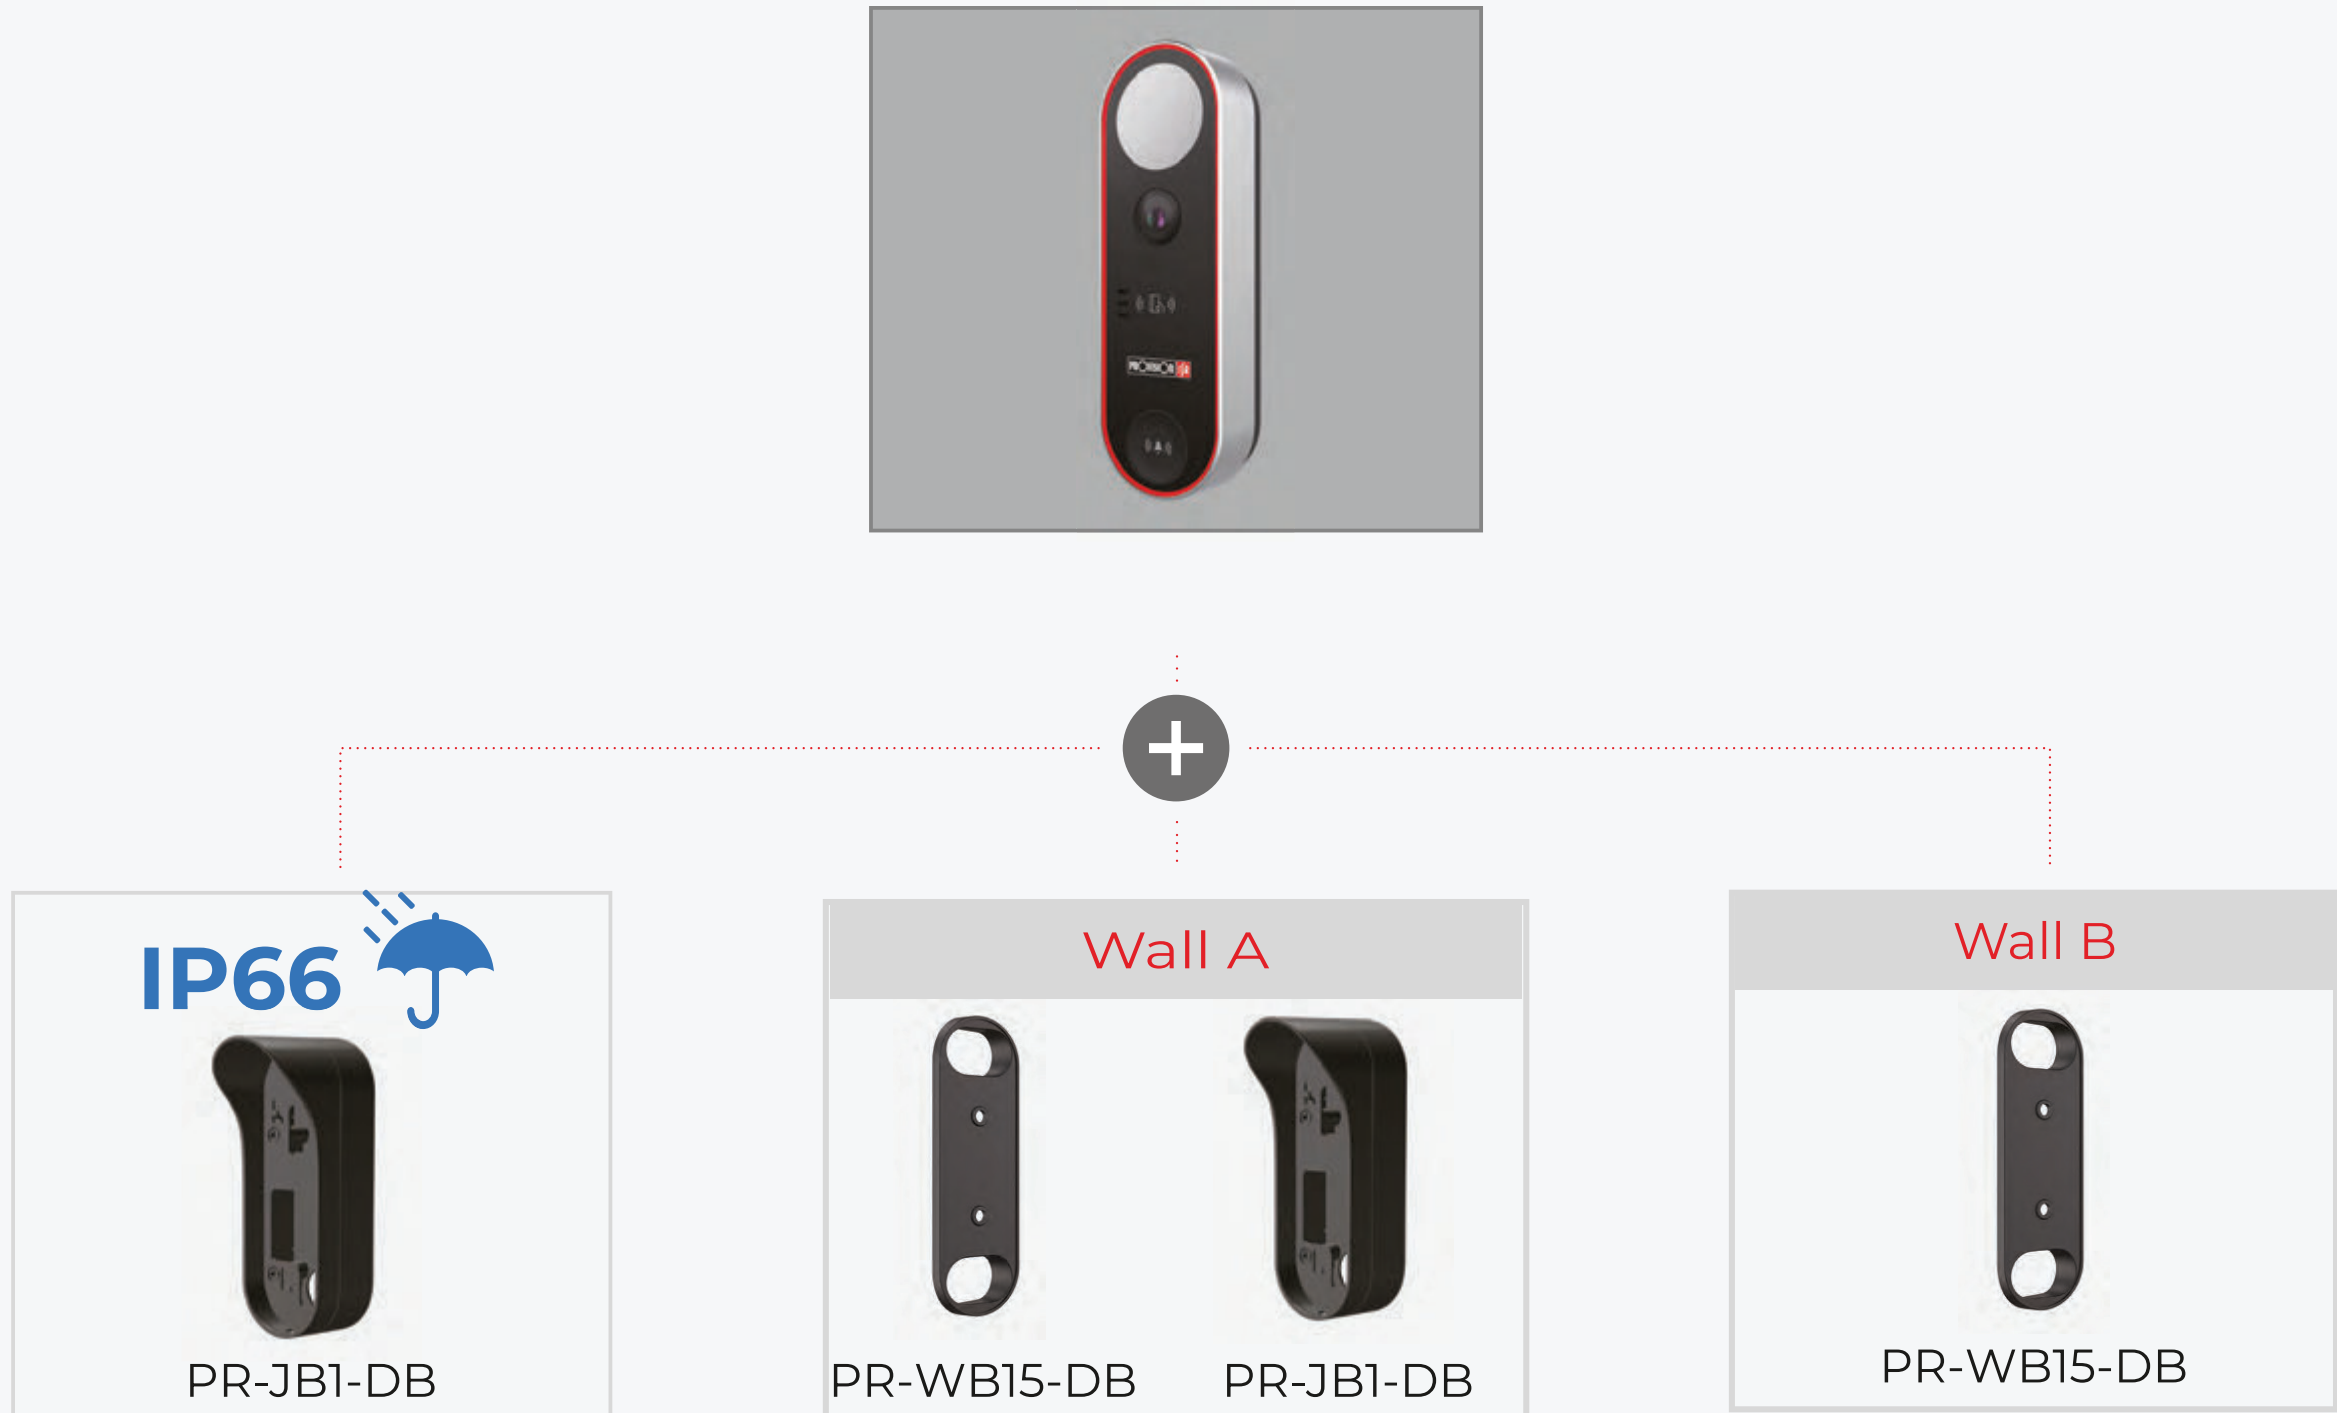

Bracket matching system

For DB-320WIPN