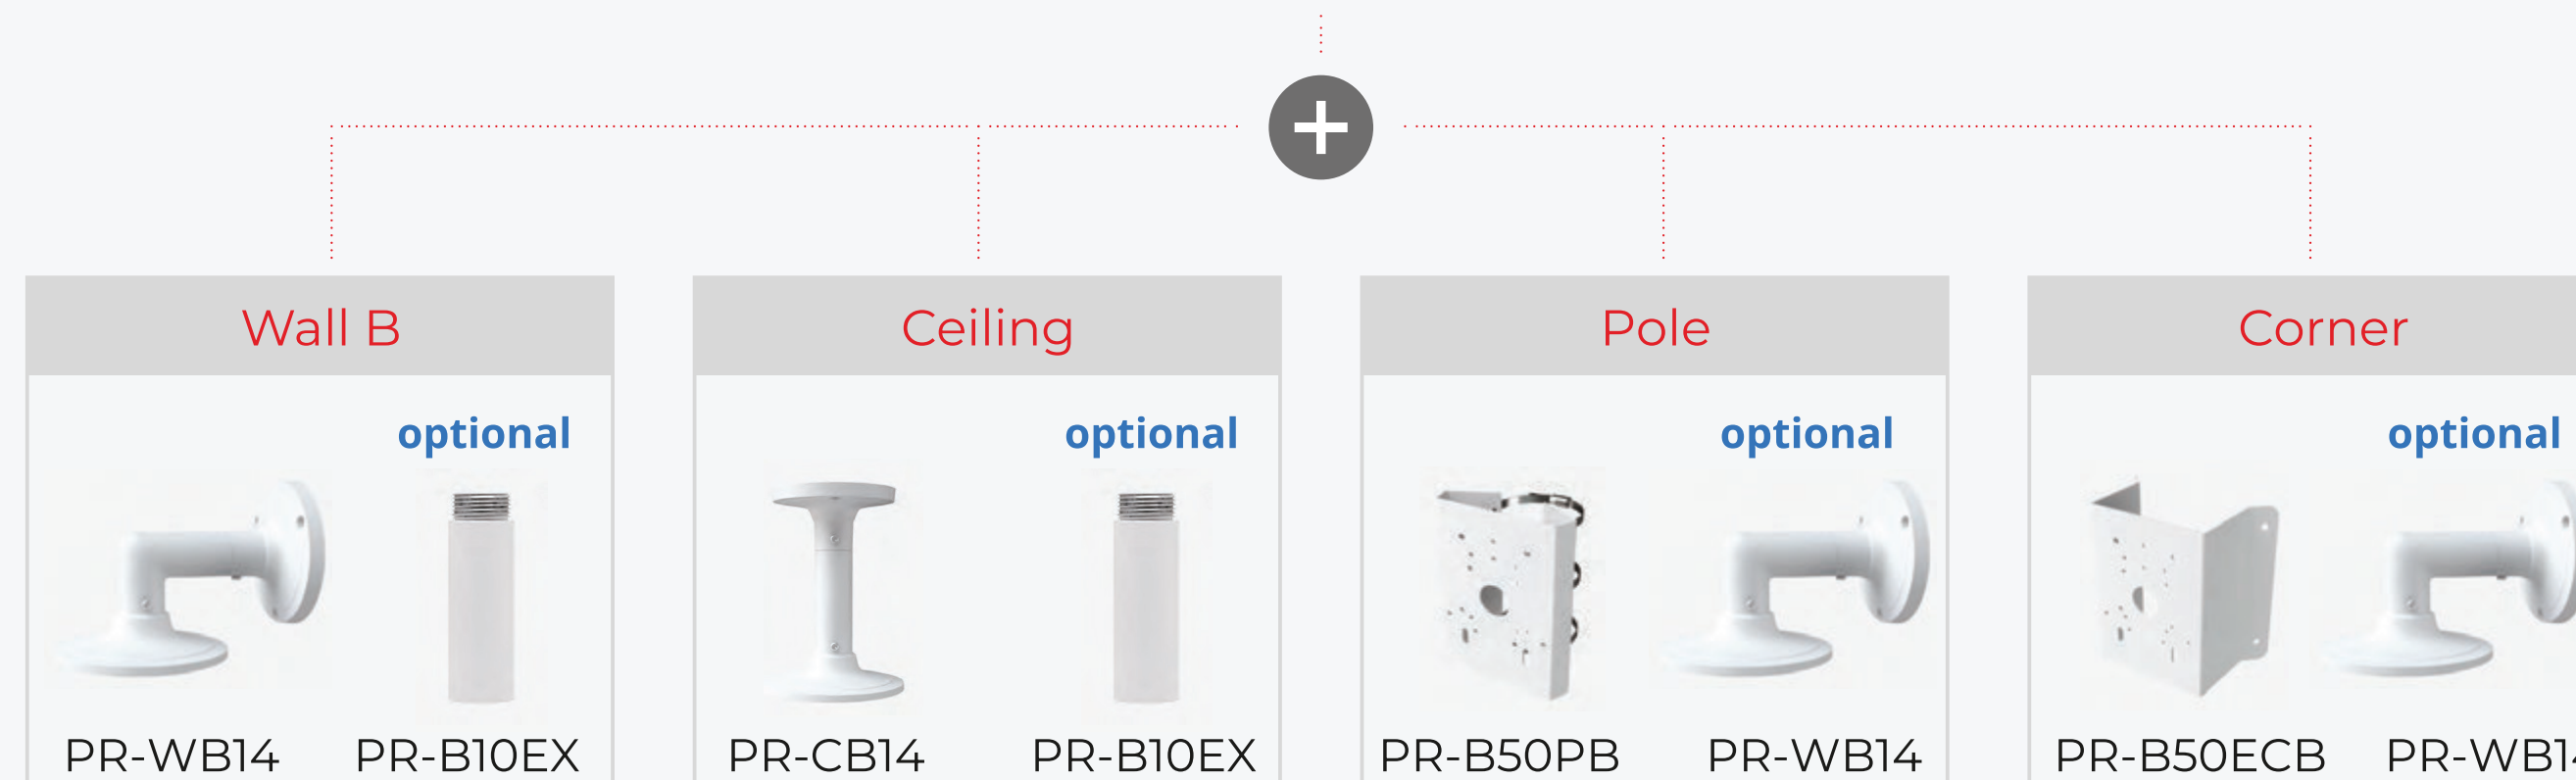

Bracket matching system

Click on the Camera to check installation bracket

Click [HERE](#) to check full bracket system

Bracket matching system

For DI-Fixed Lens & DV-Fixed Lens

Bracket matching system

For DI-VF Lens, DI-MVF Lens & DH-Fixed Lens, DH-MVF Lens

Bracket matching system

For DAI-Fixed Lens

Bracket matching system

For D AI-VF Lens, D AI-MVF Lens

* Please remove the junction box cover BEFORE connect the camera to the junction box.

Bracket matching system

For DMA

Bracket matching system

For FEI

Bracket matching system

For DI-AB

For I1-AB

+

IP65