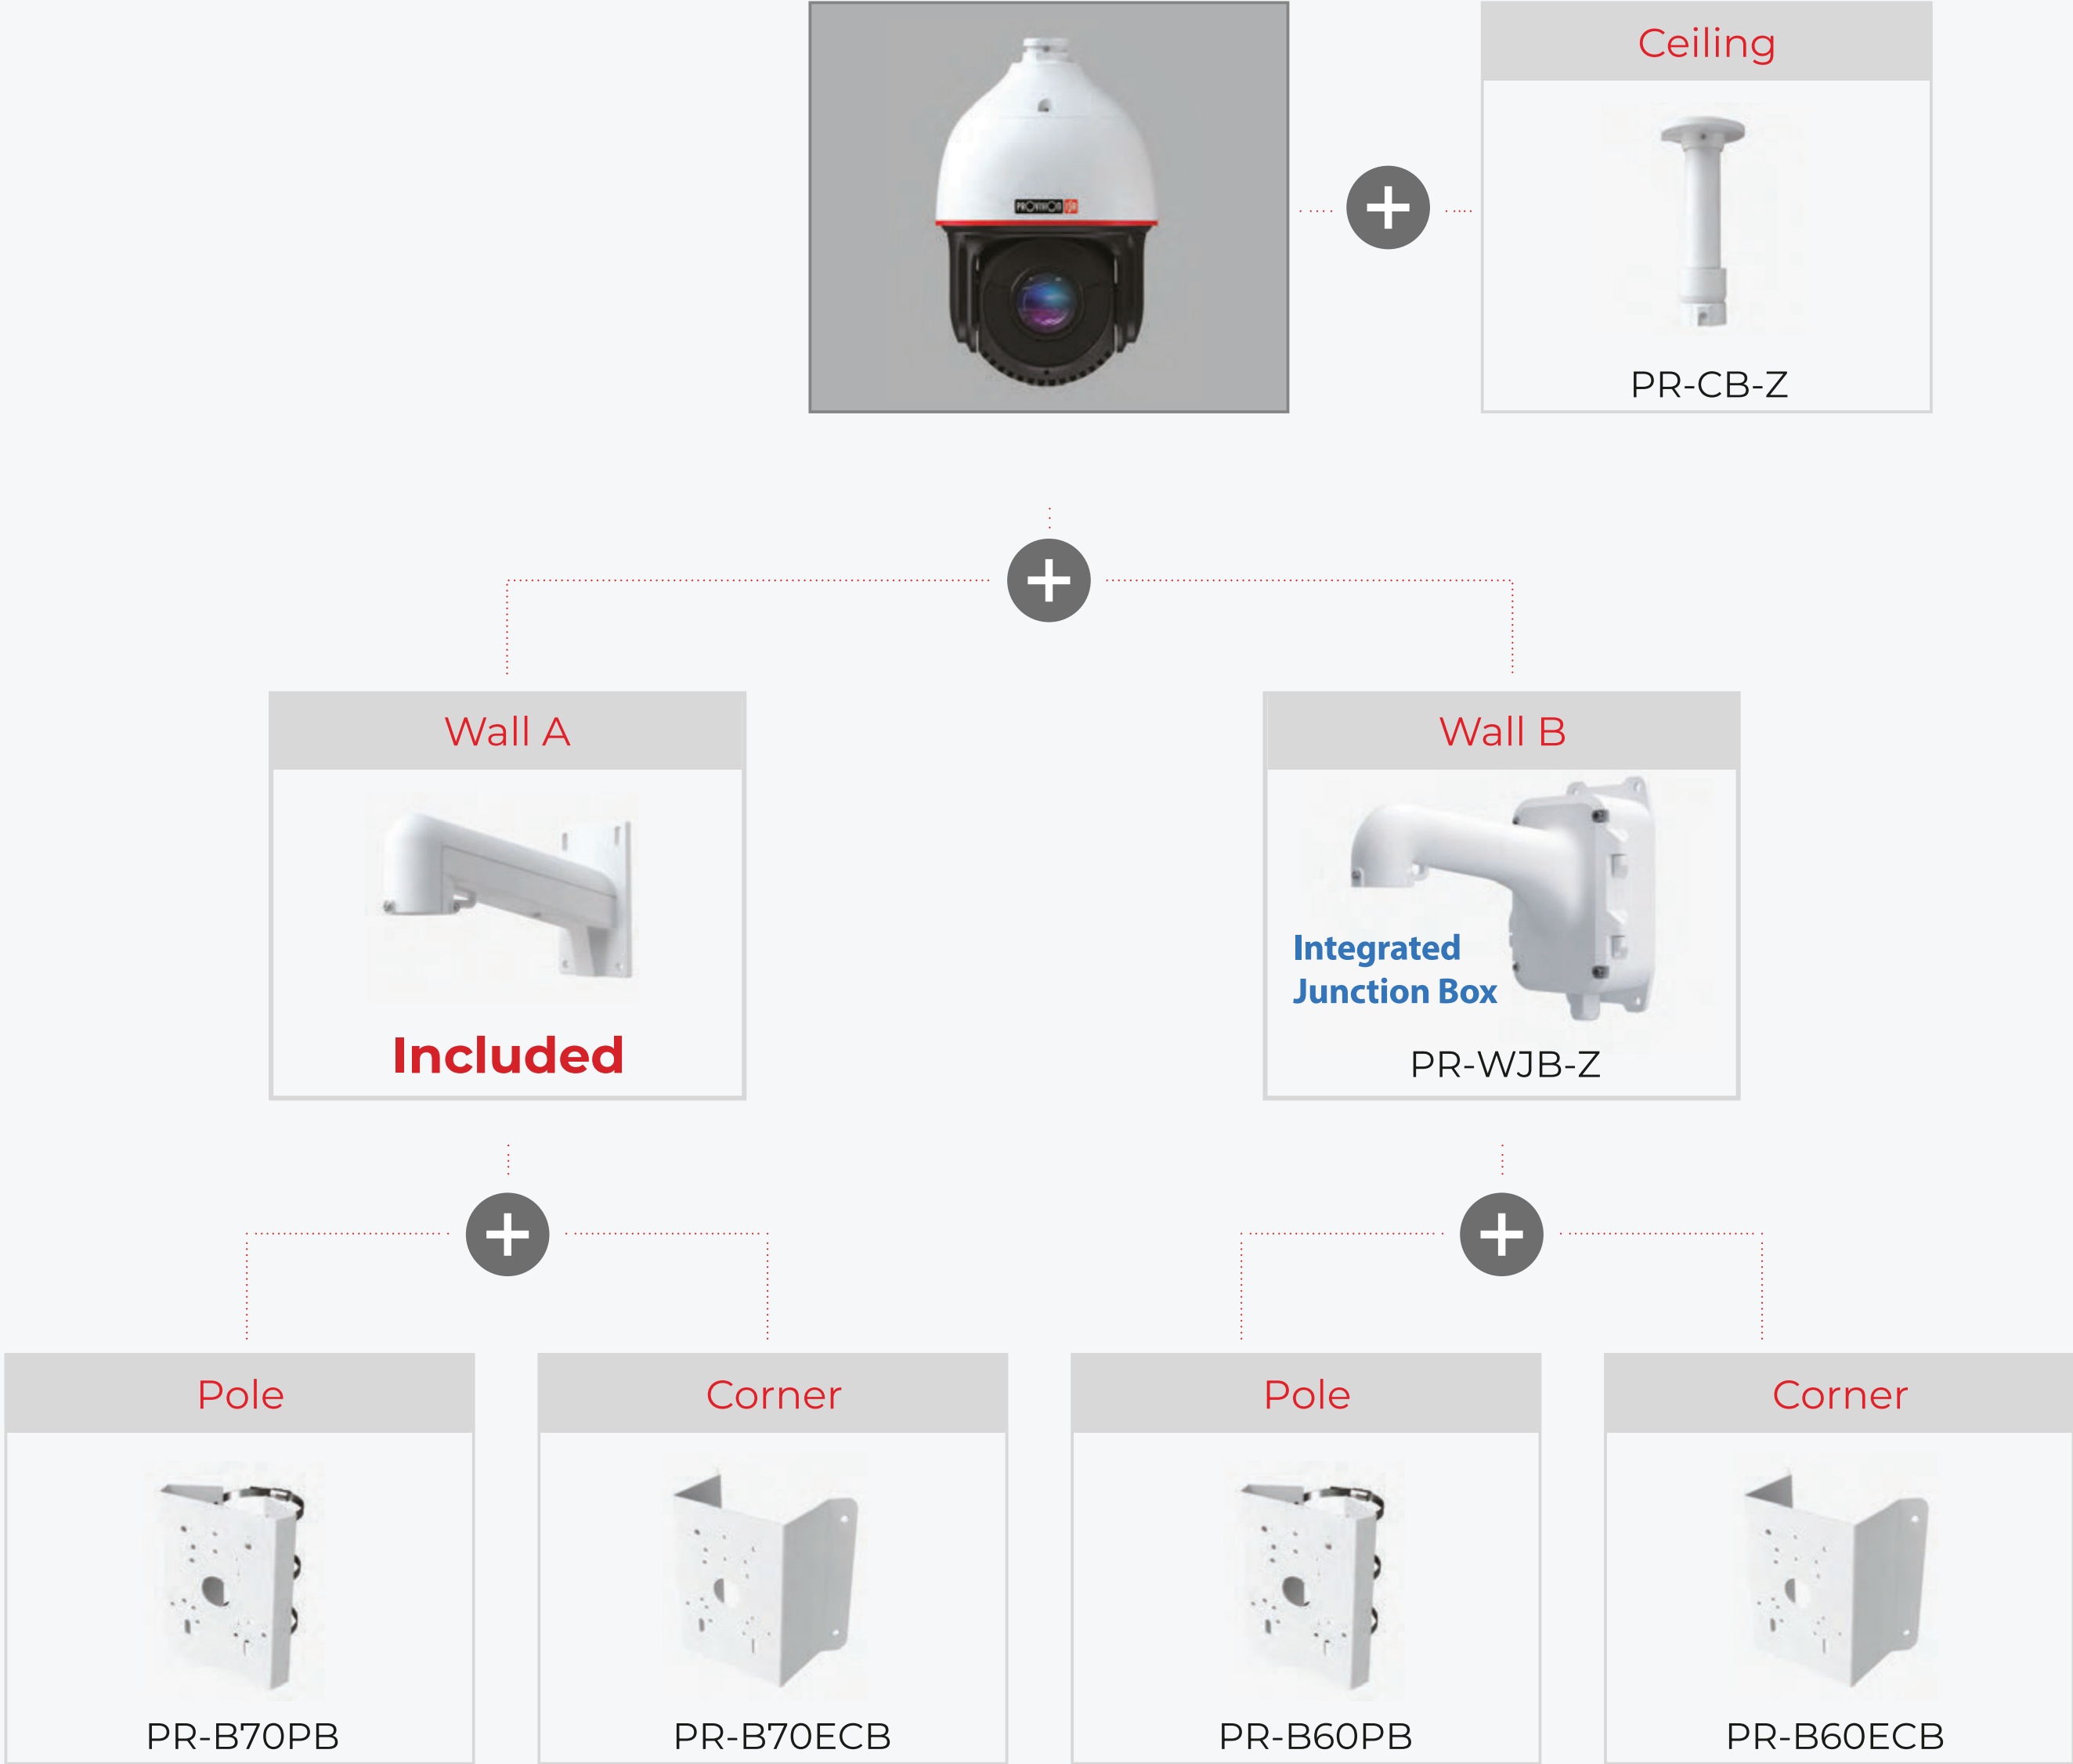

PR-CB14 PR-B10EX

Pole

PR-B50PB

Corner

PR-B50ECB

Bracket matching system

For Bullet I6-VF Lens, I6-MVF Lens

+

+

Bracket matching system

For I4-Fixed Lens, I4-VF Lens, I4-MVF Lens, BMV-Fixed Lens & BMH-Fixed Lens, BMH-MVF Lens

+

+

Bracket matching system

For I2-Fixed Lens & BSV-Fixed Lens

+

+

Bracket matching system

For PTZ-Z4

Bracket matching system

For PTZ-Z5

Bracket matching system

For PTZ-Z6

Bracket matching system

Next Page →

Bracket matching system

Bullet I6	+	IP66 PR-JB14IP66	+	IP64 PR-JB14IP64	+	Wall PR-WB14	optional PR-B10EX	+	Ceiling PR-CB14	optional PR-B10EX	+	Pole PR-B50PB	optional PR-CB14	+	Corner PR-B50ECB	optional PR-CB14				
Bullet I4	+	IP66 PR-JB12IP66	+	IP64 PR-JB12IP64	+	Wall PR-WB12	optional PR-B10EX	+	Ceiling PR-CB12	optional PR-B10EX	+	Pole PR-B50PB	optional PR-CB12	+	Corner PR-B50ECB	optional PR-CB12				
Bullet I2	+	IP66 PR-JB12IP66	+	IP64 PR-JB12IP64	+	Wall PR-WB12	optional PR-B10EX	+	Ceiling PR-CB12	optional PR-B10EX	+	Pole PR-B50PB	optional PR-CB12	+	Corner PR-B50ECB	optional PR-CB12				
PTZ Z4	+	Wall INCLUDED	OR	Integrated Junction Box PR-WJB-Z	+	Ceiling PR-CB-Z	+	In-Ceiling PR-ICB-Z	+	Pole PR-B50PB	INCLUDED	+	Corner PR-B50ECB	INCLUDED	+	Pole PR-B60PB	PR-WJB-Z	+	Corner PR-B60ECB	PR-WJB-Z
PTZ Z5	+	Wall INCLUDED	OR	Integrated Junction Box PR-WJB-Z	+	Ceiling PR-CB-Z			+	Pole PR-B50PB	INCLUDED	+	Corner PR-B50ECB	INCLUDED	+	Pole PR-B60PB	PR-WJB-Z	+	Corner PR-B60ECB	PR-WJB-Z
PTZ Z6	+	Wall INCLUDED	OR	Integrated Junction Box PR-WJB-Z	+	Ceiling PR-CB-Z			+	Pole PR-B70PB	INCLUDED	+	Corner PR-B70ECB	INCLUDED	+	Pole PR-B60PB	PR-WJB-Z	+	Corner PR-B60ECB	PR-WJB-Z