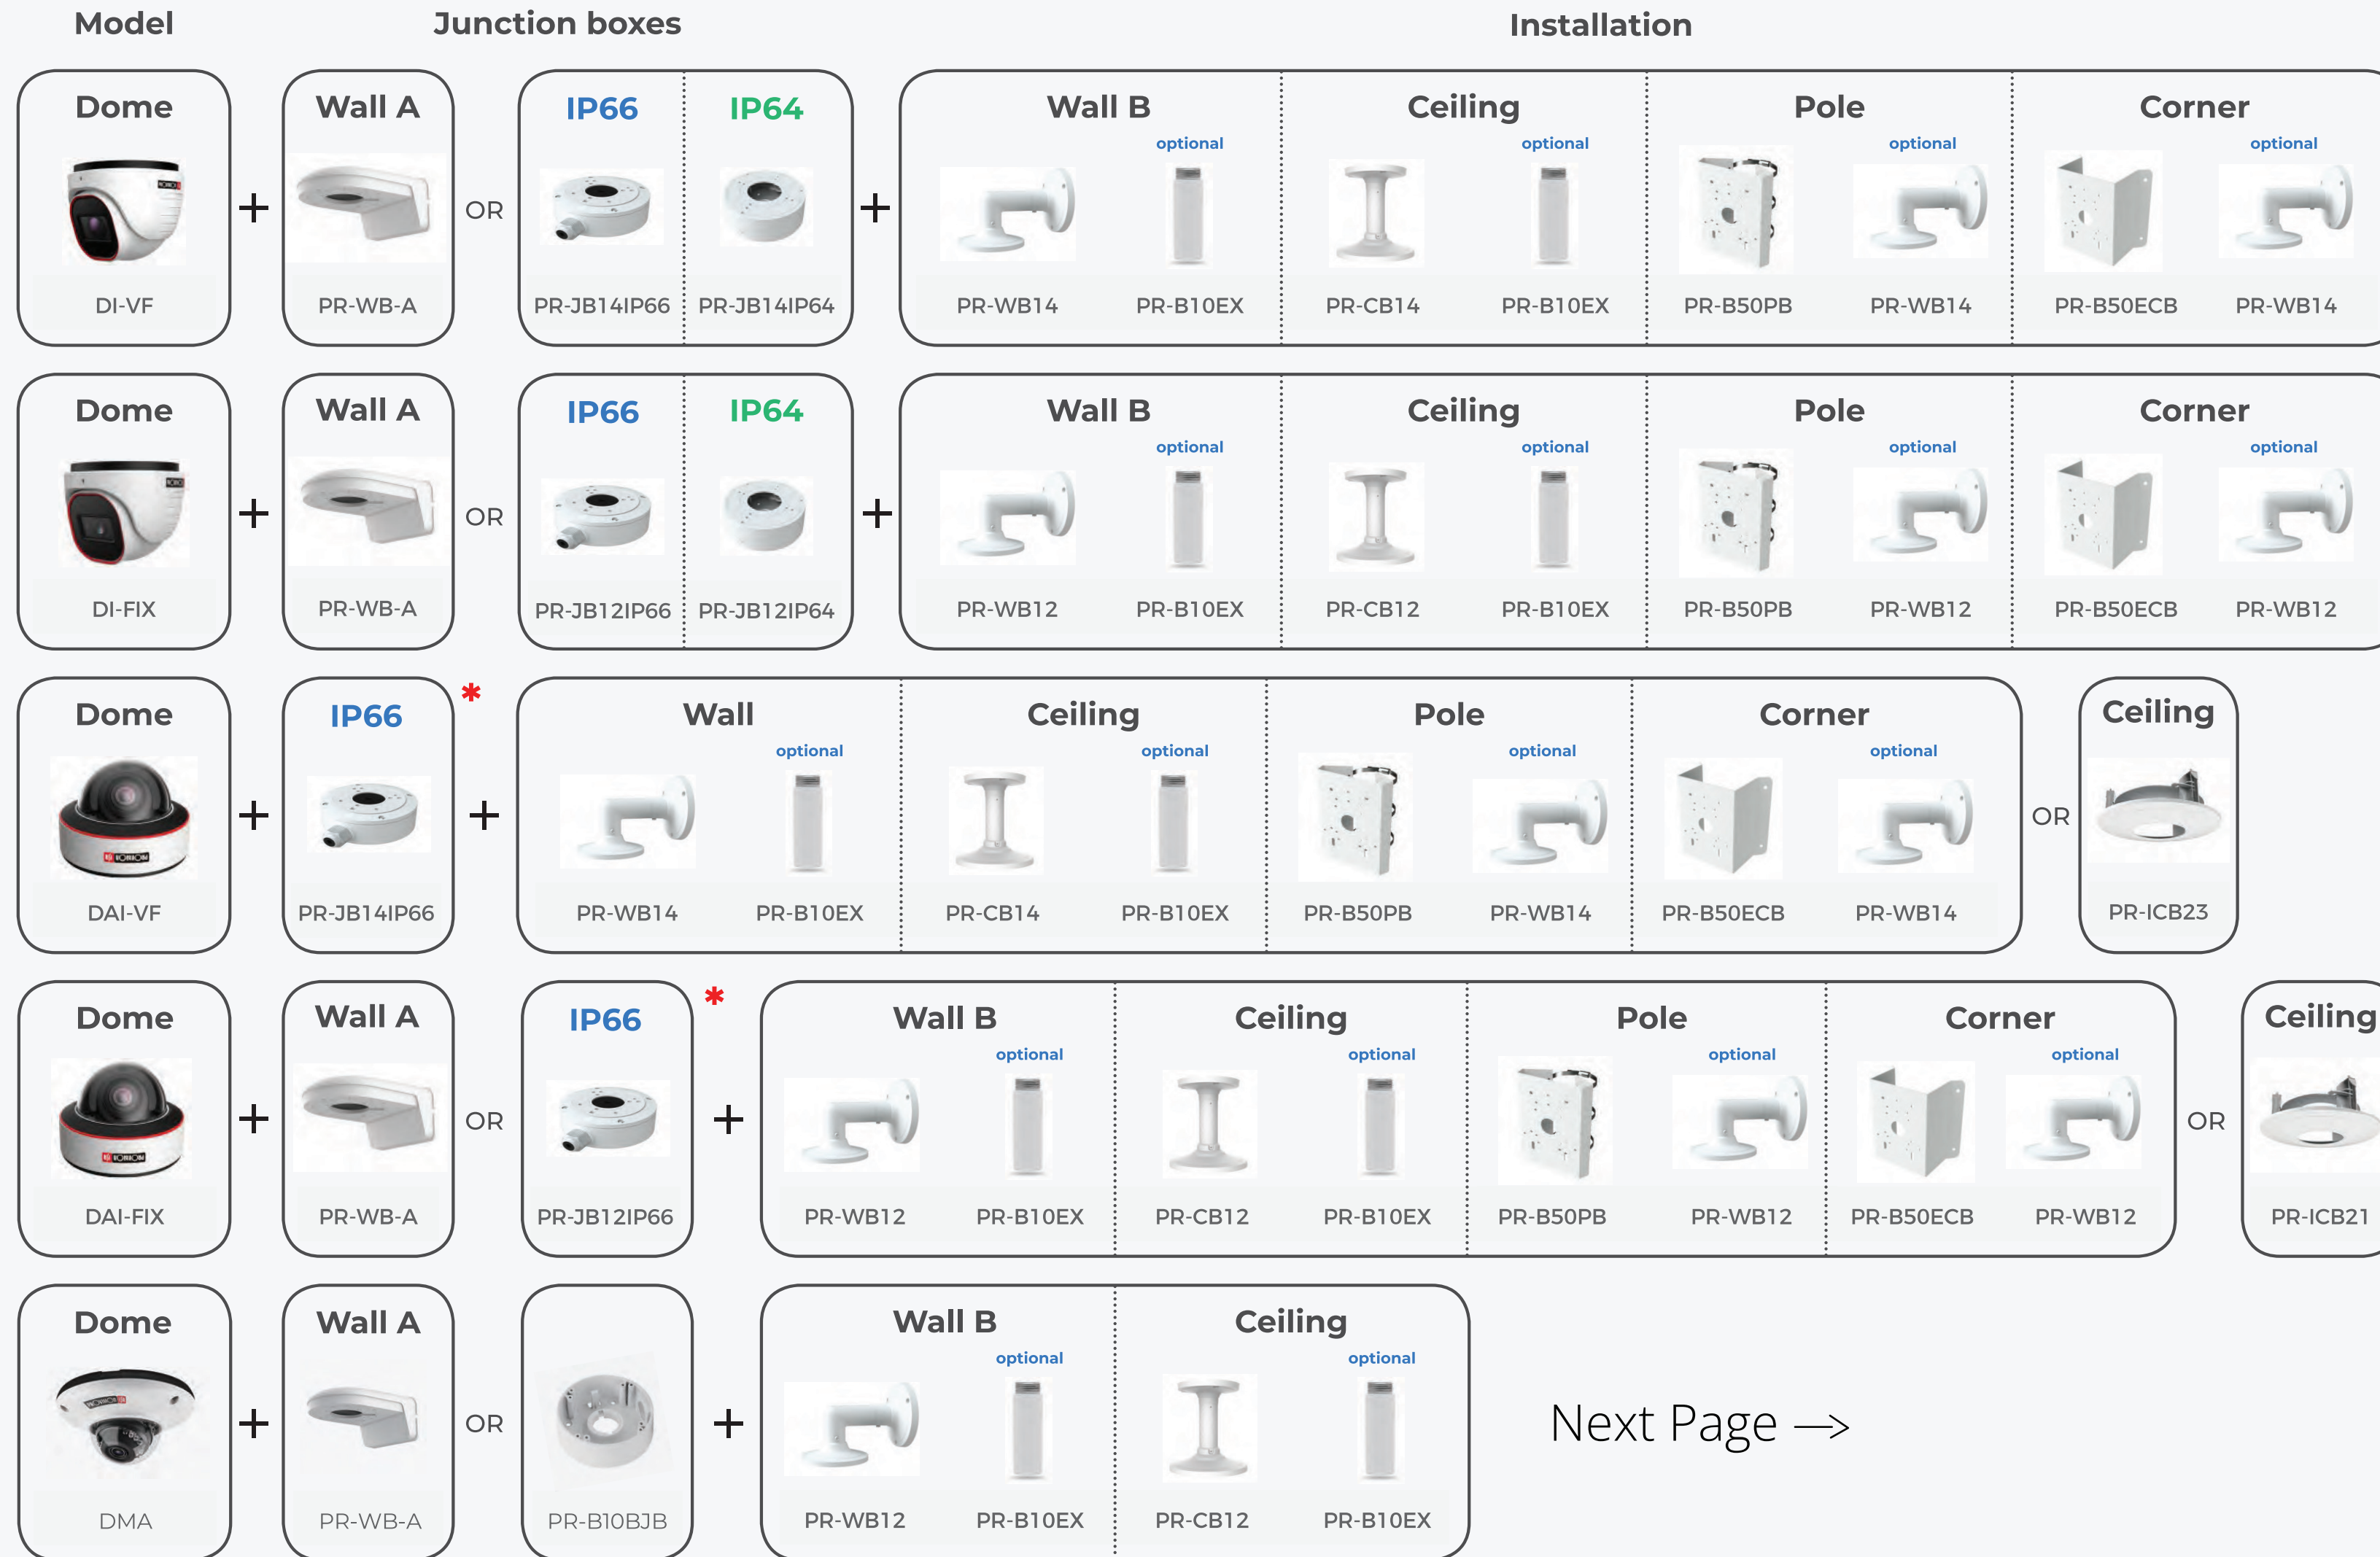

+

Bracket matching system

For PTZ-Z4

Bracket matching system

For PTZ-Z5

Bracket matching system

For PTZ-Z6

Bracket matching system

For DB-320WIPN

Bracket matching system

For INT-xxx

Bracket matching system

For INT-xxx

IN-Wall

PR-IWJB-MON7

Bracket matching system

Next Page →

Bracket matching system

Bullet I6	+	IP66 PR-JB14IP66	+	IP64 PR-JB14IP64	+	Wall PR-WB14	optional PR-B10EX	+	Ceiling PR-CB14	optional PR-B10EX	+	Pole PR-B50PB	optional PR-CB14	+	Corner PR-B50ECB	optional PR-CB14				
Bullet I4	+	IP66 PR-JB12IP66	+	IP64 PR-JB12IP64	+	Wall PR-WB12	optional PR-B10EX	+	Ceiling PR-CB12	optional PR-B10EX	+	Pole PR-B50PB	optional PR-CB12	+	Corner PR-B50ECB	optional PR-CB12				
Bullet I2	+	IP66 PR-JB12IP66	+	IP64 PR-JB12IP64	+	Wall PR-WB12	optional PR-B10EX	+	Ceiling PR-CB12	optional PR-B10EX	+	Pole PR-B50PB	optional PR-CB12	+	Corner PR-B50ECB	optional PR-CB12				
PTZ Z4	+	Wall INCLUDED	OR	Integrated Junction Box PR-WJB-Z	+	Ceiling PR-CB-Z	+	In-Ceiling PR-ICB-Z	+	Pole PR-B50PB	INCLUDED	+	Corner PR-B50ECB	INCLUDED	+	Pole PR-B60PB	PR-WJB-Z	+	Corner PR-B60ECB	PR-WJB-Z
PTZ Z5	+	Wall INCLUDED	OR	Integrated Junction Box PR-WJB-Z	+	Ceiling PR-CB-Z			+	Pole PR-B50PB	INCLUDED	+	Corner PR-B50ECB	INCLUDED	+	Pole PR-B60PB	PR-WJB-Z	+	Corner PR-B60ECB	PR-WJB-Z
PTZ Z6	+	Wall INCLUDED	OR	Integrated Junction Box PR-WJB-Z	+	Ceiling PR-CB-Z			+	Pole PR-B70PB	INCLUDED	+	Corner PR-B70ECB	INCLUDED	+	Pole PR-B60PB	PR-WJB-Z	+	Corner PR-B60ECB	PR-WJB-Z

Bracket matching system