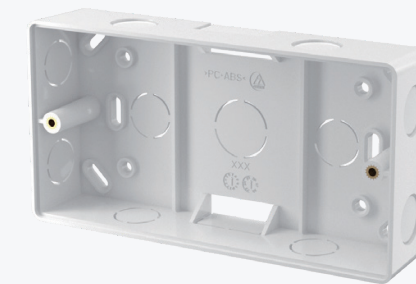

+

Bracket matching system

For PTZ-Z4

Bracket matching system

For PTZ-Z5

Bracket matching system

For PTZ-Z6

Bracket matching system

For DB-320WIPN

Bracket matching system

For INT-xxx

Bracket matching system

For INT-xxx

IN-Wall

PR-IWJB-MON7

Bracket matching system

Next Page →

Bracket matching system

Bullet I6	+	IP66 PR-JB14IP66	+	IP64 PR-JB14IP64	+	Wall PR-WB14	optional PR-B10EX	+	Ceiling PR-CB14	optional PR-B10EX	+	Pole PR-B50PB	optional PR-CB14	+	Corner PR-B50ECB	optional PR-CB14				
Bullet I4	+	IP66 PR-JB12IP66	+	IP64 PR-JB12IP64	+	Wall PR-WB12	optional PR-B10EX	+	Ceiling PR-CB12	optional PR-B10EX	+	Pole PR-B50PB	optional PR-CB12	+	Corner PR-B50ECB	optional PR-CB12				
Bullet I2	+	IP66 PR-JB12IP66	+	IP64 PR-JB12IP64	+	Wall PR-WB12	optional PR-B10EX	+	Ceiling PR-CB12	optional PR-B10EX	+	Pole PR-B50PB	optional PR-CB12	+	Corner PR-B50ECB	optional PR-CB12				
PTZ Z4	+	Wall INCLUDED	OR	Integrated Junction Box PR-WJB-Z	+	Ceiling PR-CB-Z	+	In-Ceiling PR-ICB-Z	+	Pole PR-B50PB	INCLUDED	+	Corner PR-B50ECB	INCLUDED	+	Pole PR-B60PB	PR-WJB-Z	+	Corner PR-B60ECB	PR-WJB-Z
PTZ Z5	+	Wall INCLUDED	OR	Integrated Junction Box PR-WJB-Z	+	Ceiling PR-CB-Z			+	Pole PR-B50PB	INCLUDED	+	Corner PR-B50ECB	INCLUDED	+	Pole PR-B60PB	PR-WJB-Z	+	Corner PR-B60ECB	PR-WJB-Z
PTZ Z6	+	Wall INCLUDED	OR	Integrated Junction Box PR-WJB-Z	+	Ceiling PR-CB-Z			+	Pole PR-B70PB	INCLUDED	+	Corner PR-B70ECB	INCLUDED	+	Pole PR-B60PB	PR-WJB-Z	+	Corner PR-B60ECB	PR-WJB-Z