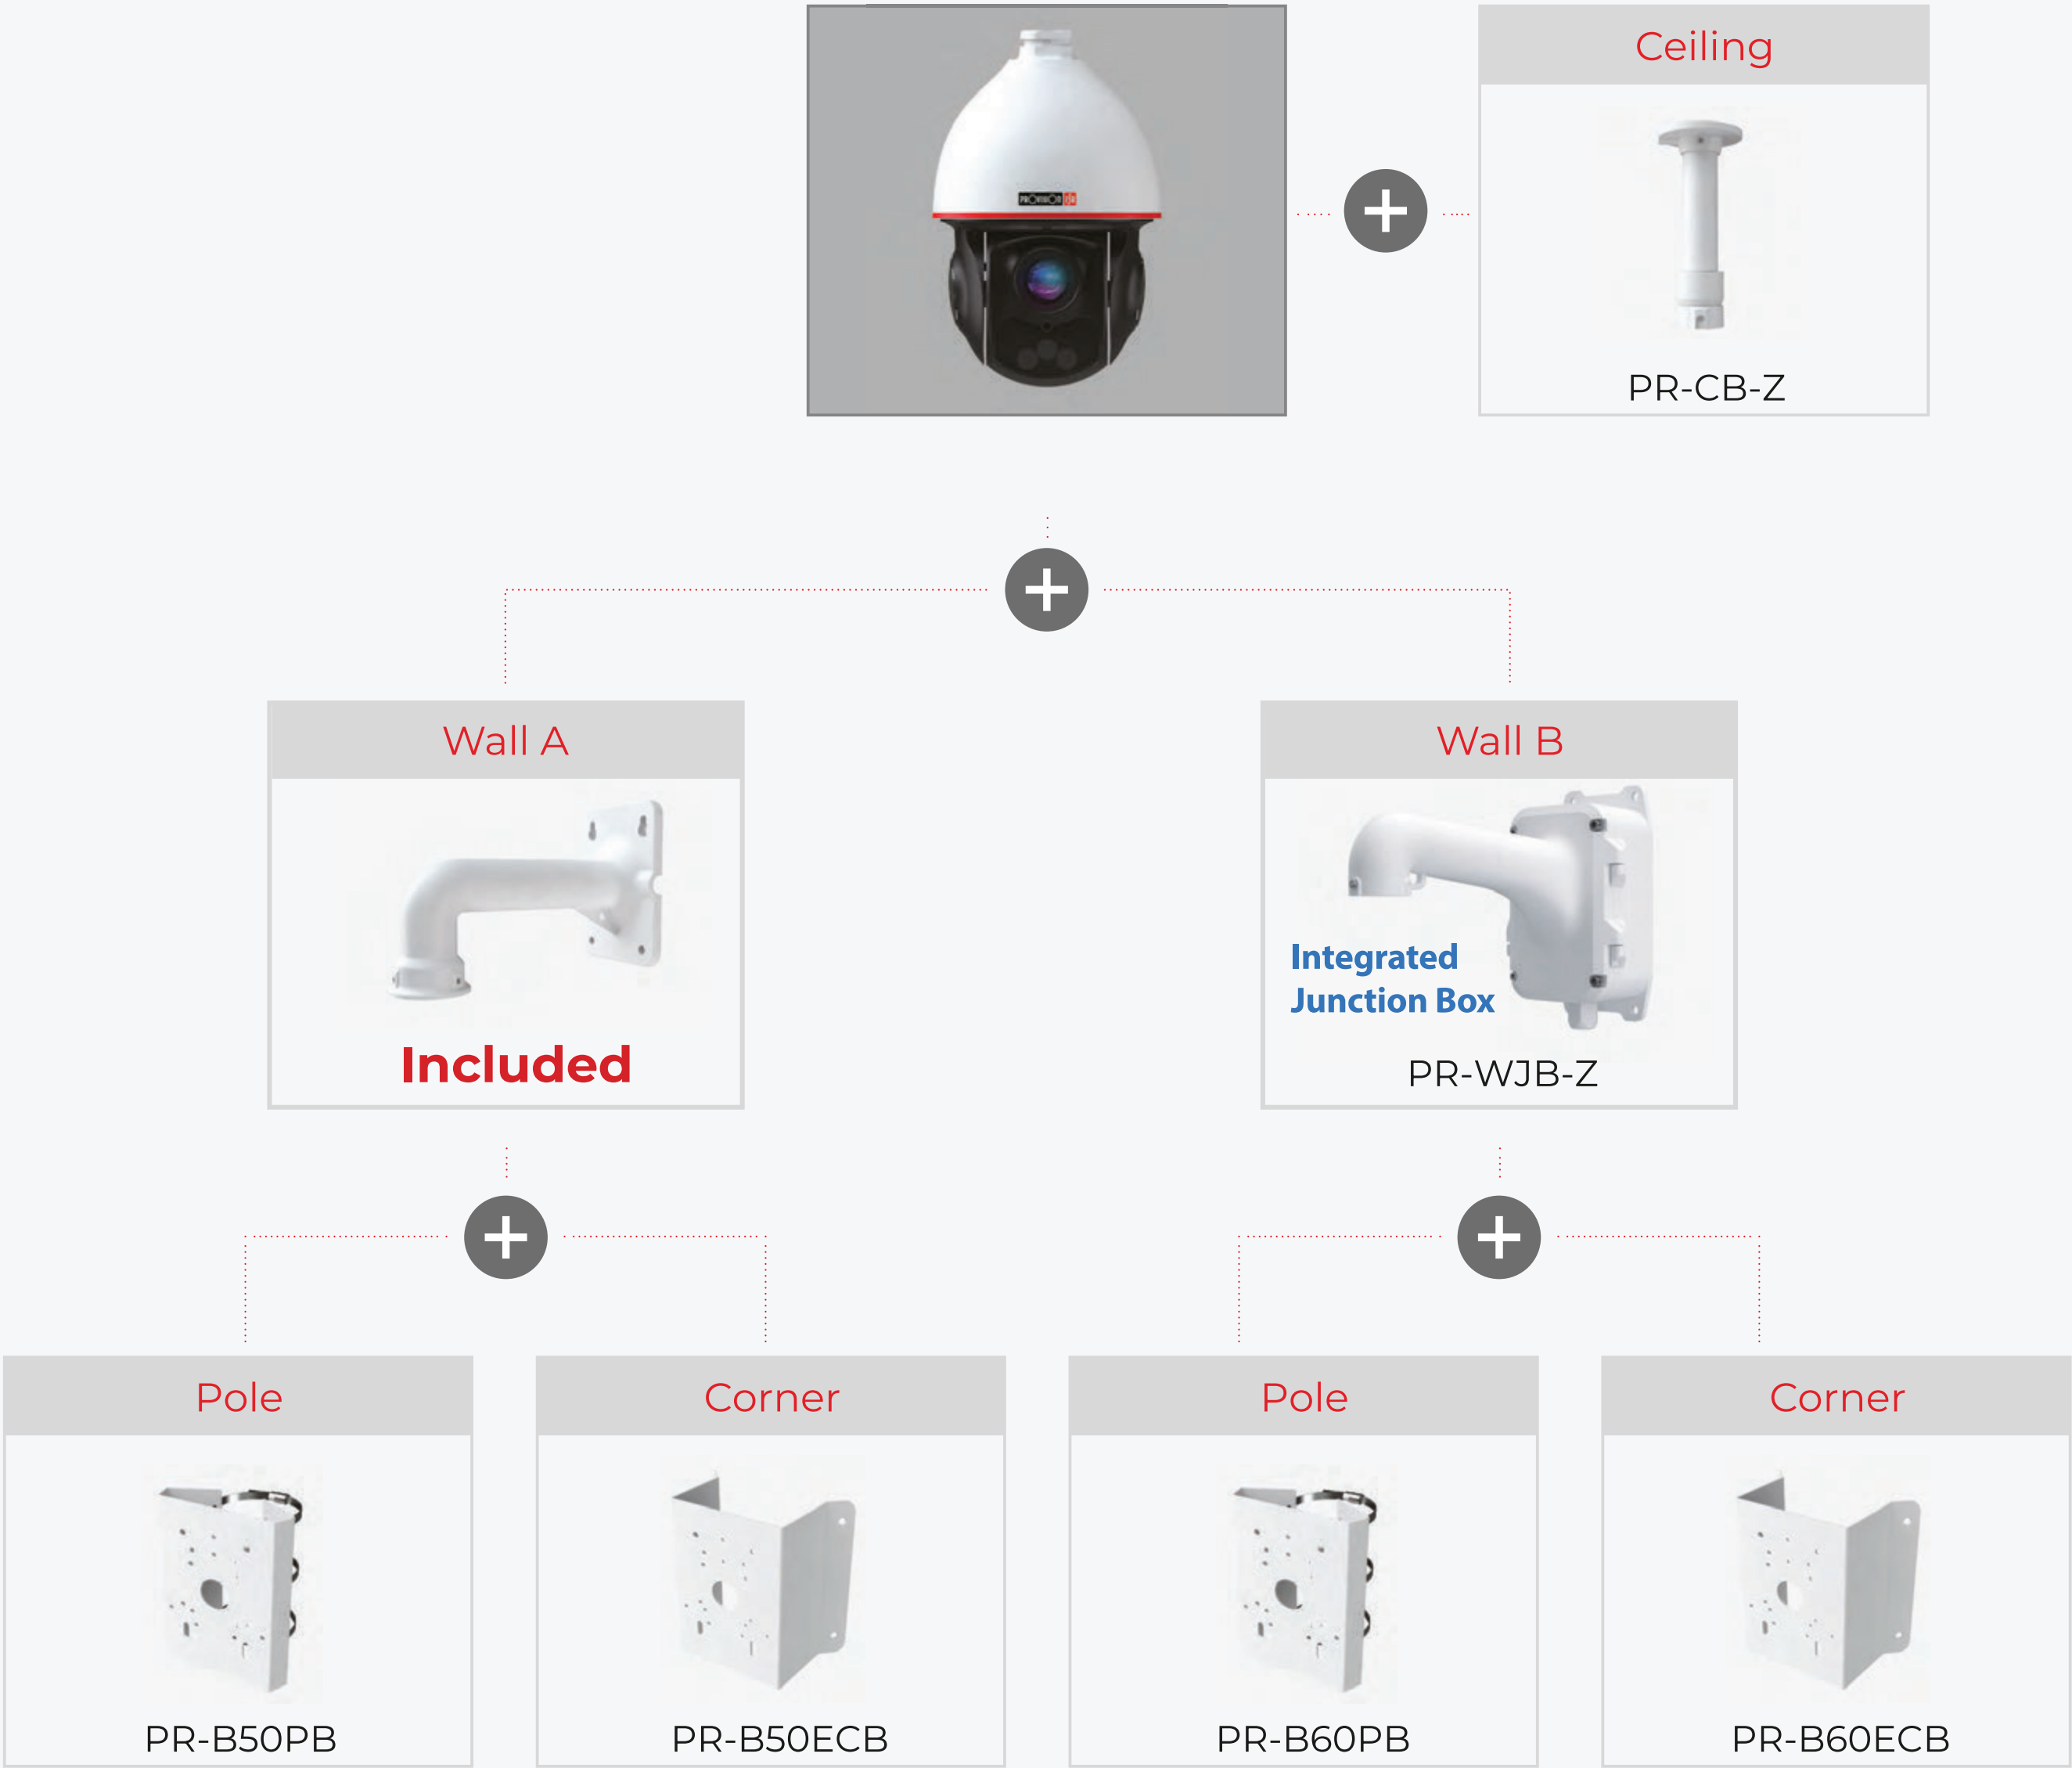

+

Bracket matching system

For I4-Fixed Lens, I4-VF Lens, I4-MVF Lens, BMV-Fixed Lens & BMH-Fixed Lens, BMH-MVF Lens

+

+

Bracket matching system

For I2-Fixed Lens & BSV-Fixed Lens

+

+

Bracket matching system

For PTZ-Z4

Bracket matching system

For PTZ-Z5

Bracket matching system

For PTZ-Z6

Bracket matching system

Next Page →

Bracket matching system

Bullet I6	+	IP66 PR-JB14IP66	+	IP64 PR-JB14IP64	+	Wall PR-WB14	optional PR-B10EX	+	Ceiling PR-CB14	optional PR-B10EX	+	Pole PR-B50PB	optional PR-CB14	+	Corner PR-B50ECB	optional PR-CB14				
Bullet I4	+	IP66 PR-JB12IP66	+	IP64 PR-JB12IP64	+	Wall PR-WB12	optional PR-B10EX	+	Ceiling PR-CB12	optional PR-B10EX	+	Pole PR-B50PB	optional PR-CB12	+	Corner PR-B50ECB	optional PR-CB12				
Bullet I2	+	IP66 PR-JB12IP66	+	IP64 PR-JB12IP64	+	Wall PR-WB12	optional PR-B10EX	+	Ceiling PR-CB12	optional PR-B10EX	+	Pole PR-B50PB	optional PR-CB12	+	Corner PR-B50ECB	optional PR-CB12				
PTZ Z4	+	Wall INCLUDED	OR	Integrated Junction Box PR-WJB-Z	+	Ceiling PR-CB-Z	+	In-Ceiling PR-ICB-Z	+	Pole PR-B50PB	INCLUDED	+	Corner PR-B50ECB	INCLUDED	+	Pole PR-B60PB	PR-WJB-Z	+	Corner PR-B60ECB	PR-WJB-Z
PTZ Z5	+	Wall INCLUDED	OR	Integrated Junction Box PR-WJB-Z	+	Ceiling PR-CB-Z			+	Pole PR-B50PB	INCLUDED	+	Corner PR-B50ECB	INCLUDED	+	Pole PR-B60PB	PR-WJB-Z	+	Corner PR-B60ECB	PR-WJB-Z
PTZ Z6	+	Wall INCLUDED	OR	Integrated Junction Box PR-WJB-Z	+	Ceiling PR-CB-Z			+	Pole PR-B70PB	INCLUDED	+	Corner PR-B70ECB	INCLUDED	+	Pole PR-B60PB	PR-WJB-Z	+	Corner PR-B60ECB	PR-WJB-Z