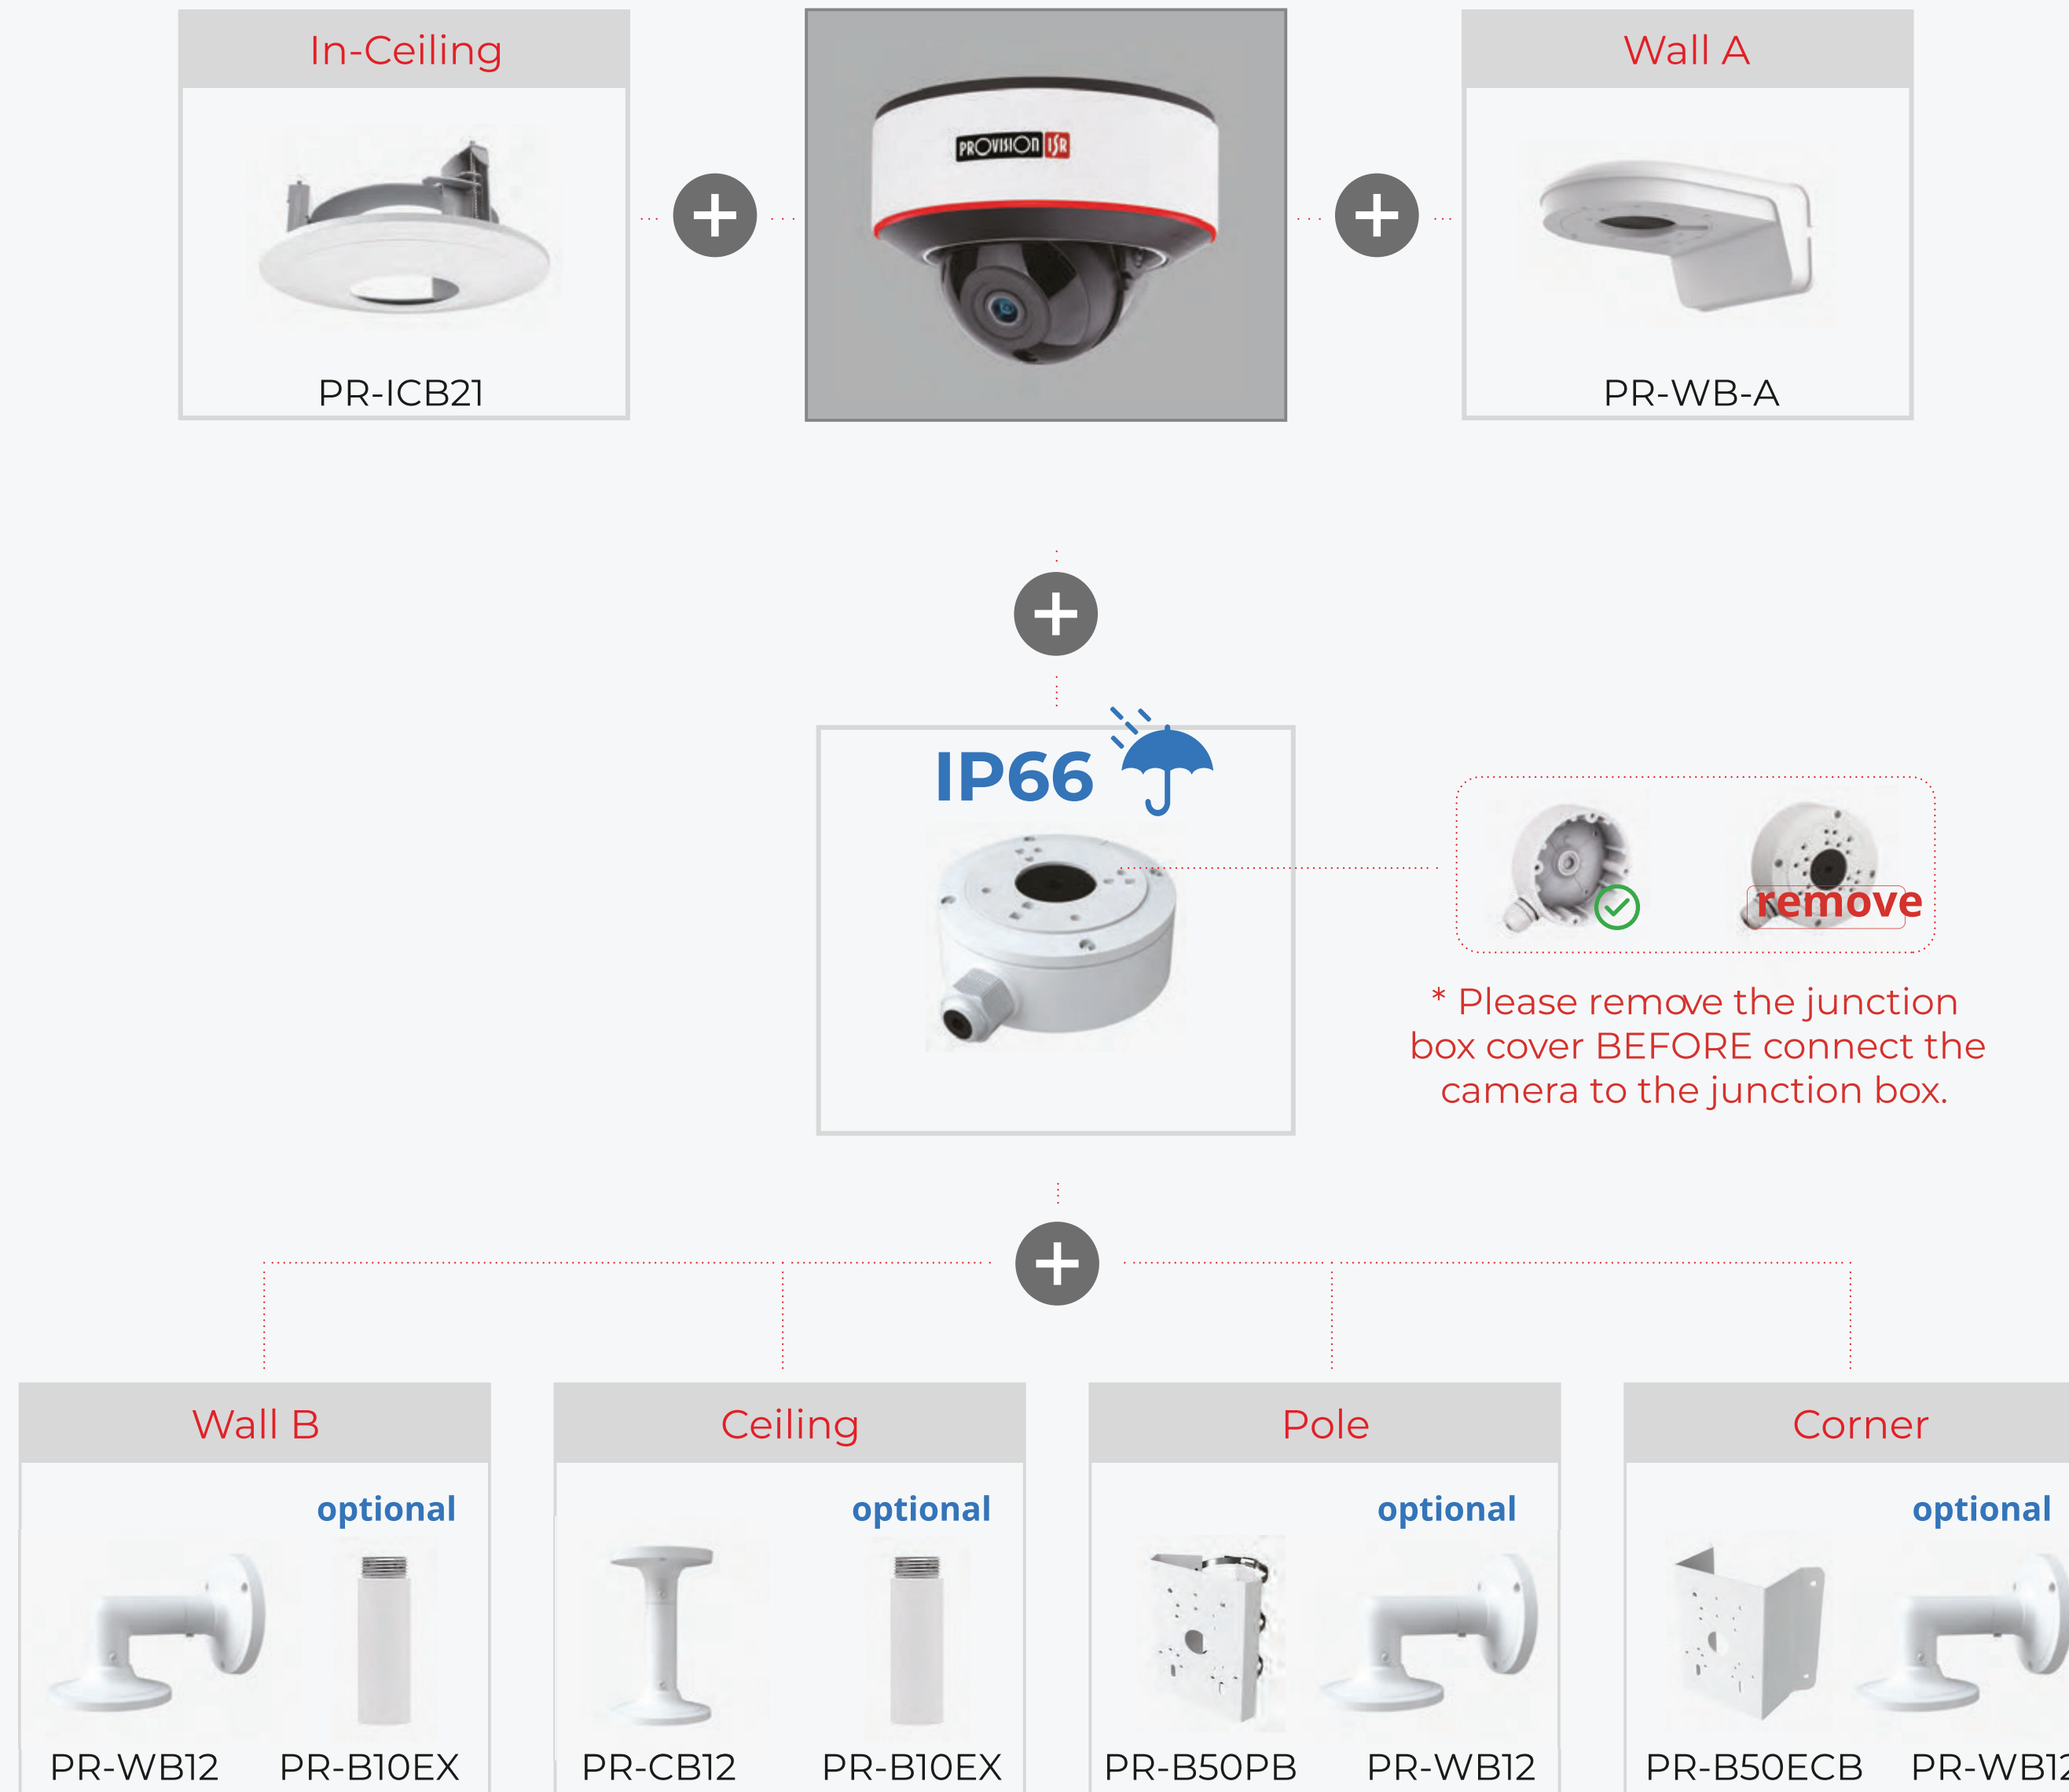

Bracket matching system

Click on the Camera to check installation bracket

Click [HERE](#) to check full bracket system

Bracket matching system

For DI-Fixed Lens & DV-Fixed Lens

Bracket matching system

For DI-VF Lens, DI-MVF Lens & DH-Fixed Lens, DH-MVF Lens

Bracket matching system

For DAI-Fixed Lens

Bracket matching system

For D AI-VF Lens, D AI-MVF Lens

* Please remove the junction box cover BEFORE connect the camera to the junction box.

Bracket matching system

For DMA

Bracket matching system

For FEI

Bracket matching system

For DI-AB

For I1-AB

+

IP65