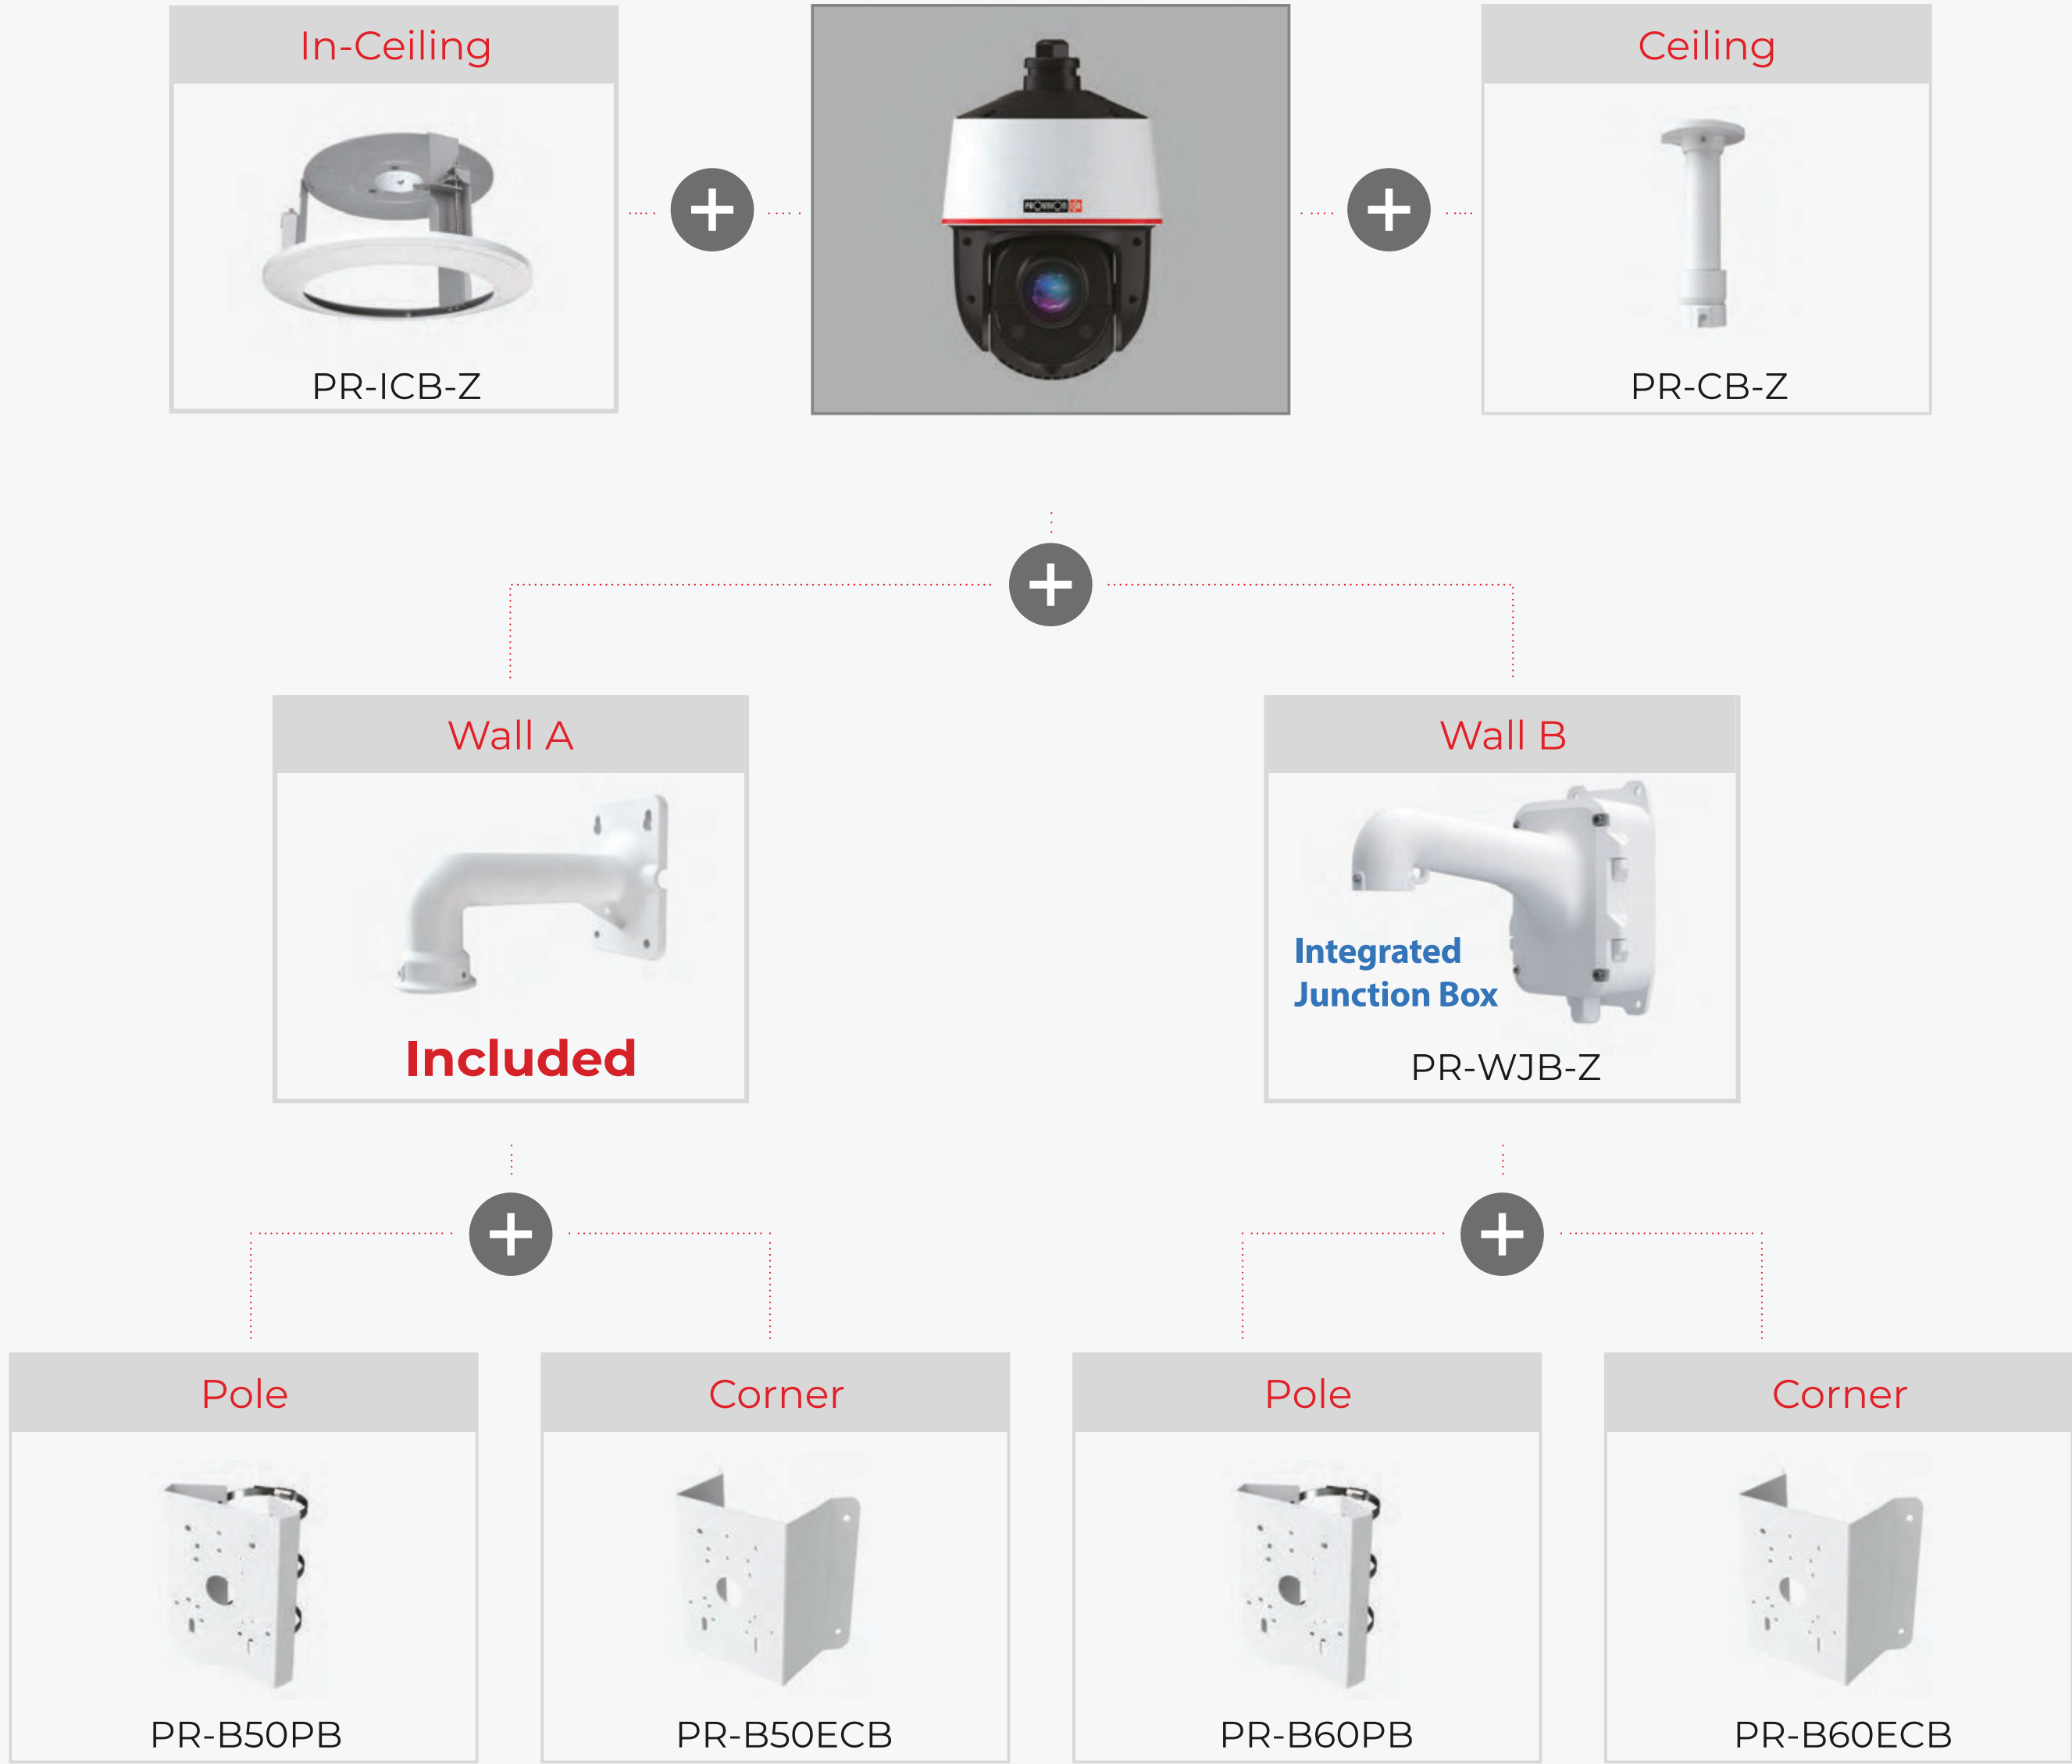

PR-CB14 PR-B10EX

Pole

PR-B50PB

Corner

PR-B50ECB

Bracket matching system

For Bullet I6-VF Lens, I6-MVF Lens

+

+

Bracket matching system

For I4-Fixed Lens, I4-VF Lens, I4-MVF Lens, BMV-Fixed Lens & BMH-Fixed Lens, BMH-MVF Lens

+

+

Bracket matching system

For I2-Fixed Lens & BSV-Fixed Lens

+

+

Bracket matching system

For PTZ-Z4

Bracket matching system

For PTZ-Z5

Bracket matching system

For PTZ-Z6

Bracket matching system