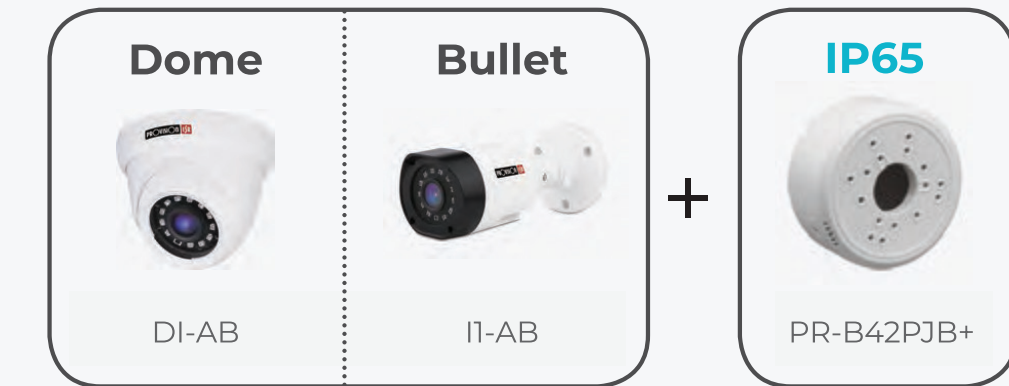

For DB-320WIPN

Bracket matching system

For INT-xxx

Bracket matching system

For INT-xxx

IN-Wall

PR-IWJB-MON7

Bracket matching system