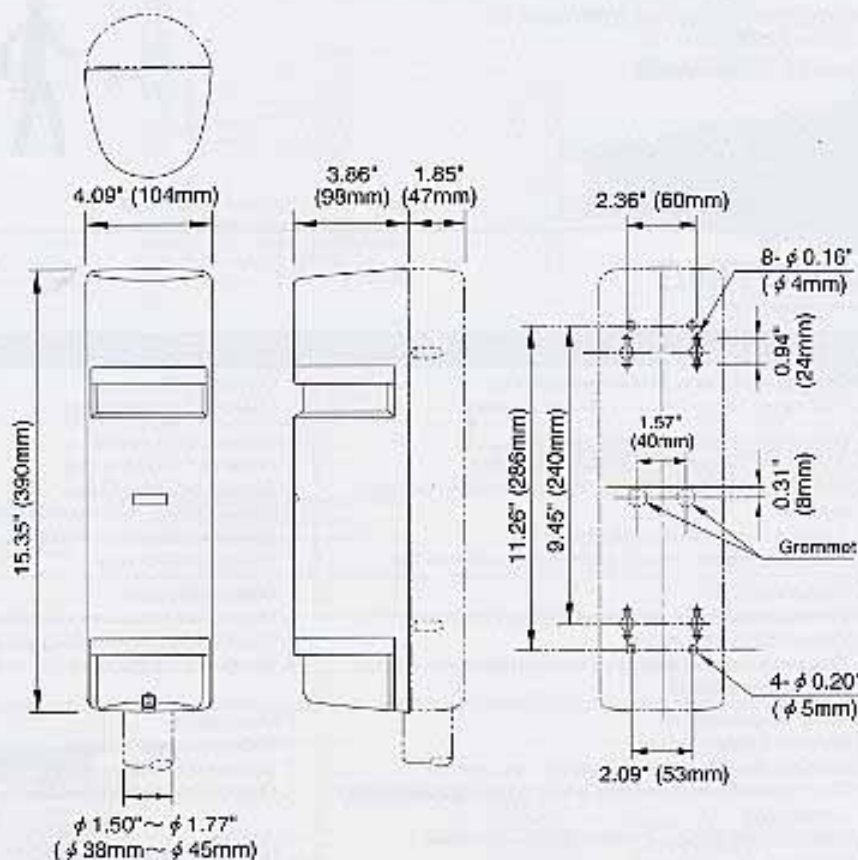

10 EXTERNAL DIMENSIONS

Limited Warranty

PULNIX products are warranted to be free from defects in material and workmanship for 12 months from original date of shipment. Our warranty does not cover damage or failure caused by Acts of God, abuse, misuse, abnormal usage, faulty installation, improper maintenance or any repairs other than those provided by PULNIX. All implied warranties with respect to PULNIX, including implied warranties for merchantability and implied warranties for fitness, are limited in duration to 12 months from original date of shipment. During the Warranty Period, PULNIX will repair or replace, at its sole option, free of charge, any defective parts returned prepaid. Please provide the model number of the products, original date of shipment and nature of difficulty being experienced. There will be charges rendered for product repairs made after our Warranty Period has expired.