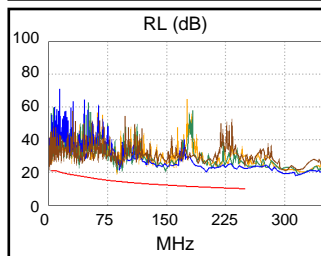

PASS	MAIN	SR	MAIN	SR
Worst Pair	1,2	3,6	1,2	3,6
RL (dB)	5.2	6.0	5.2	6.0
Freq. (MHz)	87.0	93.5	87.0	93.5
Limit (dB)	14.6	14.3	14.6	14.3