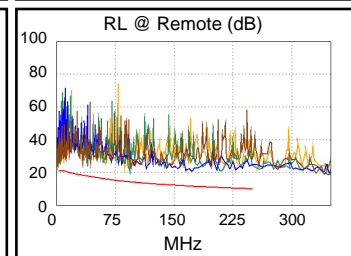

PASS	MAIN	SR	MAIN	SR
Worst Pair	1,2	3,6	1,2	3,6
RL (dB)	5.2	6.0	5.2	6.0
Freq. (MHz)	87.0	93.5	87.0	93.5
Limit (dB)	14.6	14.3	14.6	14.3