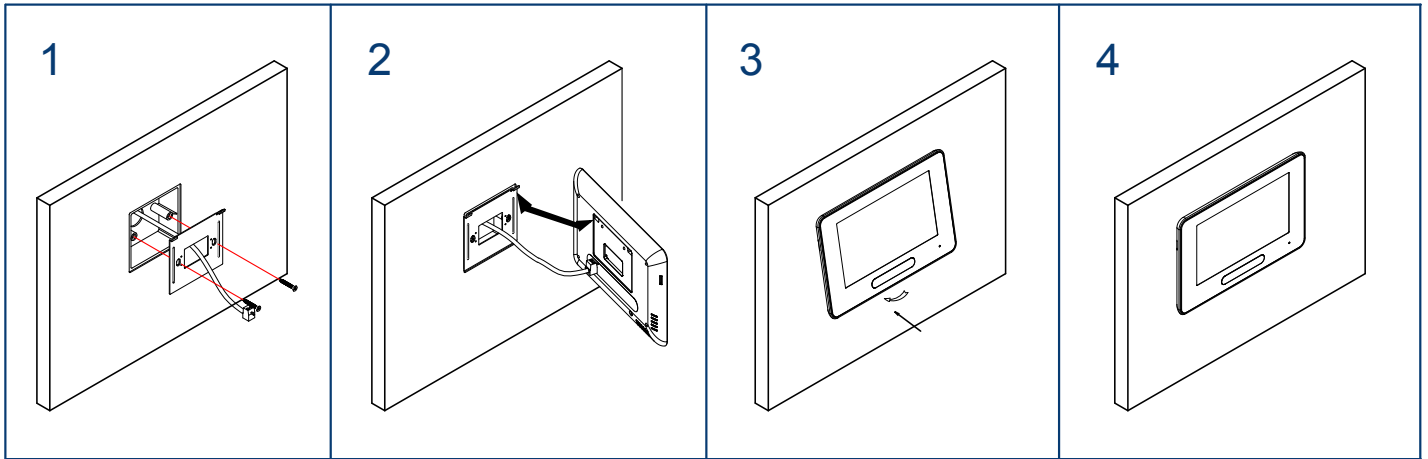

Unit Mounting