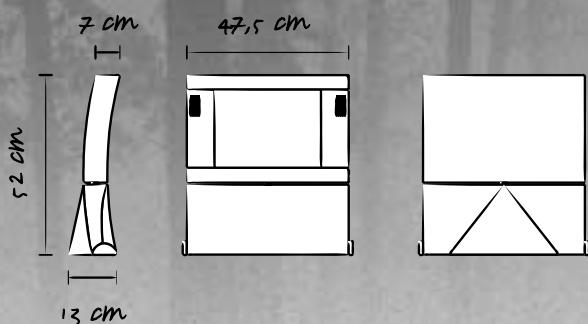

Caratteristiche tecniche / Technical specifications

- Dimensions: Width 47.5cm / Height 52cm / Depth 7cm.
- All metal parts are in stainless steel.
- The main body is in solid cherry wood.
- The parts touched by the hands are covered in fine grain leather, black colour.
- 15" LCD screen with active matrix, which may be rotated 90° horizontally and 20° vertically.
- Luminosity 250cd/mq.
- Contrast: 250:1
- Resolution 1024x768.
- Colours 16.7 Million.
- Visualisation angle 170°.
- Speakers.
- Logitech Cordless keyboard and mouse with radio wave transmission, without limits of movement within a range of about 3m.
- The keyboard may be detached from the power supply 0and reloads automatically when closed.
- Soft-Touch steel keys for adjusting the screen, the neon light and the Cordless reset.
- Cold-cathode neon light.
- Reading stand in brushed stainless steel to support sheets for reading and typing.
- Cable protection with net reinforcement.

SPECIFICATIONS ARE SUBJECT TO CHANGE WITHOUT NOTICE. DIMENSIONS AND WEIGHT OF THE APPLIANCES ARE INDICATIVE

- *Dimensioni: Larghezza 47,5cm / Altezza 37cm / Profondità 7cm.*
- *Tutte le parti in metallo sono in acciaio inossidabile.*
- *La struttura è in ciliegio massiccio.*
- *Schermo 15" LCD con matrice attiva, che può essere ruotato di 90° orizzontalmente e di 20° verticalmente.*
- *Luminosità 250cd/mq.*
- *Contrasto 250:1.*
- *Risoluzione 1024x768.*
- *Colori 16,7 milioni.*
- *Angolo di visualizzazione 170°.*
- *Altoparlanti.*
- *Tasti in acciaio soft-touch per regolazione dello schermo.*
- *Protezione cavi con rinforzo a rete.*