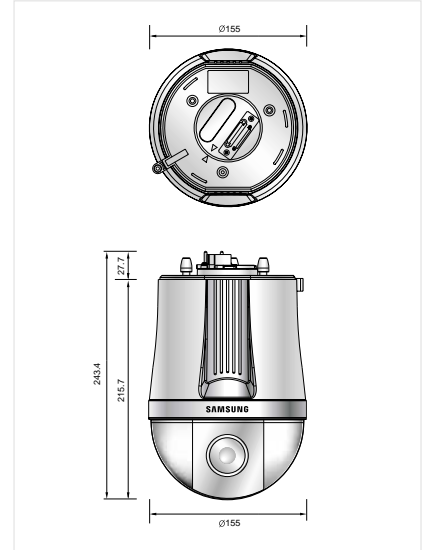

Dimensions

Unit : mm