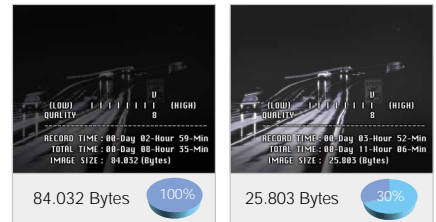

SSNR On

SSNR Off