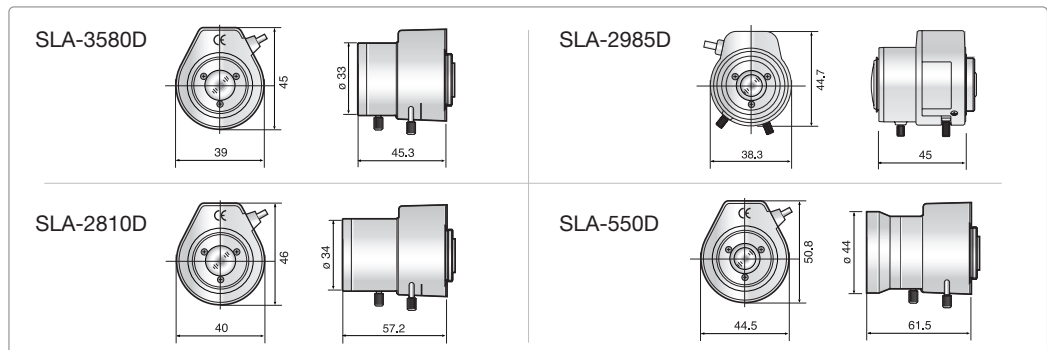

Dimensions

Unit : mm