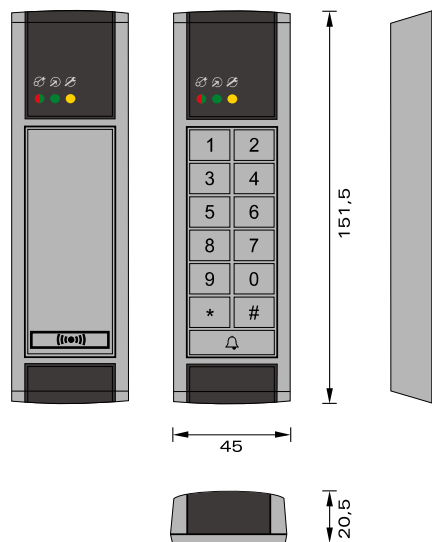

PRT 42-BK

PRT 42

FEATURES

ONLINE Mode

- Wiegand 26/34/42/66 bit
- Magstripe (ABA Track II emulation)
- RACS (for operation with PR series Access controllers)
- LED/BUZZER control input

OFFLINE Mode

- Non volatile memory
- 120 users with Cards and/or PINs
- User indexing for easy administration
- Door Contact and Exit Button inputs
- Alarm and BELL outputs
- Integration with alarm system through Arming output and Ready input
- Entry/Exit control (requires second PRT reader)
- Uses internal I/O lines or external XM-2 I/O expander

GENERAL

The PRT42 reader is dedicated for use with access controllers which require Wiegand26/34/42bit, Magstripe or RACS communication interface. Reader is offered in two versions: RFID/PIN identification or RFID identification only. On special request Roger can deliver modified software according to customer specification. The modified firmware can be downloaded to reader by installer, this operation requires a special programming cable.

Addressable I/O expander, provides two inputs and two relay outputs 1.5A, communication via CLK and DTA lines

TECHNICAL SPECIFICATION

Operating voltage range	10...16VDC
Current consumption	Avg. 60mA
Cards/Tags	UNIQUE standard (EM 4001/2 compatible)
Reading distance	Up to 12 cm for ISO card
Cable distance to controller	150meters (500ft)
Tamper	Normally closed contacts, 50mA rating.
IP code	IP30
Installation environment	Indoor use only
Operating temp. range	0...55°C
Humidity	10...95% non condensing
Dimensions	45 X 151.5 X 20.5
Weight	App. 90g